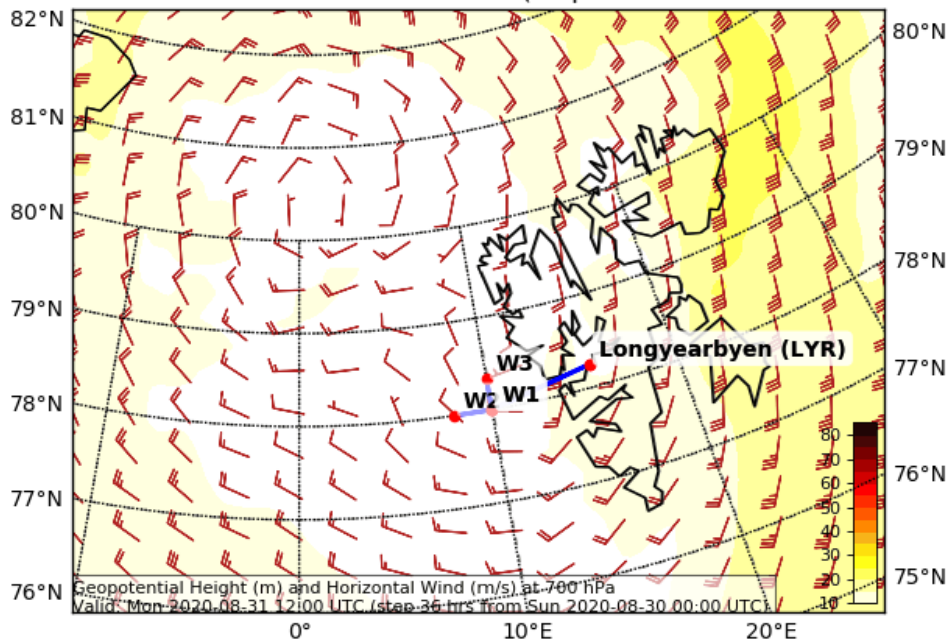

Waypoints: **W1: 78° 00' N, 10° 00' E**
W2: 78° 00' N, 8° 00' E
W3: 78° 20' N, 10° 00' E

Flight Plan

LYR – W1 media pattern	40 min
W1 – W2 at 10,000 ft: 20 NM @120kn	10 min
W2 – W1 at 10,000 ft: 20 NM @120kn	10 min
W1 – W3 at 10,000 ft: 20 NM @120kn	10 min
W3 – W1 at 10,000 ft: 20 NM @120kn	10 min
W1 – LYR descend 10,000 ft: 110 NM @180kn	30 min

Total: 2 hr 00 min

one dropstone at W1

Geopotential Height (m) and Horizontal Wind (m/s) (Wind Speed 10-85 m/s) at 700.0 (P
Valid: Mon 2020-08-31 12:00 UTC (step 36 hrs from Sun 2020-08-30 00:00 UTC)

Cloud Cover (0-1) (Total Cloud Cover)
Valid: Mon 2020-08-31 12:00 UTC (step 36 hrs from Sun 2020-08-30 00:00 UTC)

Cloud Cover (0-1) Vertical Section
Valid: Mon 2020-08-31 12:00 UTC (step 36 hrs from Sun 2020-08-30 00:00 UTC)