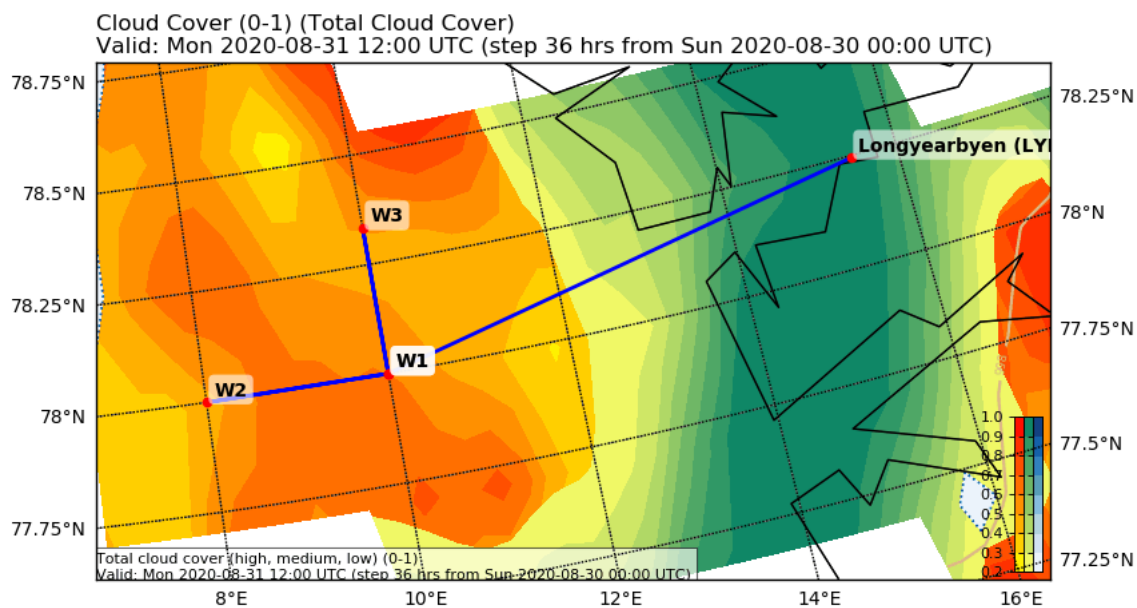

Waypoints: **W1: 78° 00' N, 10° 00' E**
W2: 78° 00' N, 8° 00' E
W3: 78° 20' N, 10° 00' E

Flight Plan

LYR – W1 media pattern	40 min
W1 – W2 at 10,000 ft: 20 NM @120kn	10 min
W2 – W1 at 10,000 ft: 20 NM @120kn	10 min
W1 – W3 at 10,000 ft: 20 NM @120kn	10 min
W3 – W1 at 10,000 ft: 20 NM @120kn	10 min
W1 – LYR descend 10,000 ft: 110 NM @180kn	30 min

Total: 2 hr 00 min

one dropstone at W1

Geopotential Height (m) and Horizontal Wind (m/s) (Wind Speed 10-85 m/s) at 700.0 (P
Valid: Mon 2020-08-31 12:00 UTC (step 36 hrs from Sun 2020-08-30 00:00 UTC)

Cloud Cover (0-1) (Total Cloud Cover)
Valid: Mon 2020-08-31 12:00 UTC (step 36 hrs from Sun 2020-08-30 00:00 UTC)

Cloud Cover (0-1) Vertical Section
Valid: Mon 2020-08-31 12:00 UTC (step 36 hrs from Sun 2020-08-30 00:00 UTC)