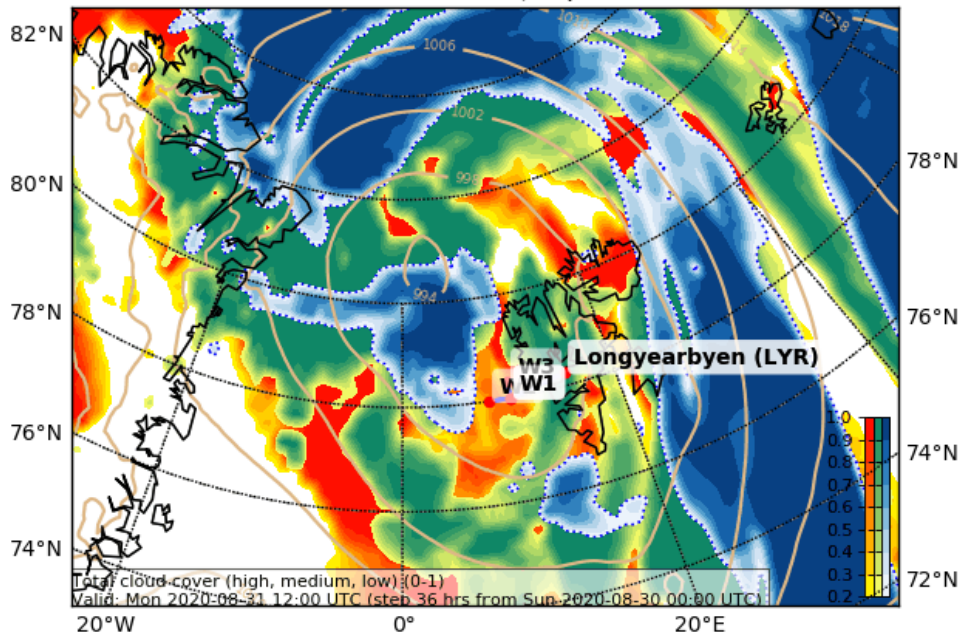

Waypoints: **W1: 78° 00' N, 10° 00' E**
W2: 78° 00' N, 8° 00' E
W3: 78° 20' N, 10° 00' E

Flight Plan

LYR – W1 media pattern	40 min
W1 – W2 at 10,000 ft: 20 NM @120kn	10 min
W2 – W1 at 10,000 ft: 20 NM @120kn	10 min
W1 – W3 at 10,000 ft: 20 NM @120kn	10 min
W3 – W1 at 10,000 ft: 20 NM @120kn	10 min
W1 – LYR descend 10,000 ft: 110 NM @180kn	30 min

Total: 2 hr 00 min

one dropstone at W1

Geopotential Height (m) and Horizontal Wind (m/s) (Wind Speed 10-85 m/s) at 700.0 (P
Valid: Mon 2020-08-31 12:00 UTC (step 36 hrs from Sun 2020-08-30 00:00 UTC)

Cloud Cover (0-1) (Total Cloud Cover)
Valid: Mon 2020-08-31 12:00 UTC (step 36 hrs from Sun 2020-08-30 00:00 UTC)

Cloud Cover (0-1) Vertical Section
Valid: Mon 2020-08-31 12:00 UTC (step 36 hrs from Sun 2020-08-30 00:00 UTC)