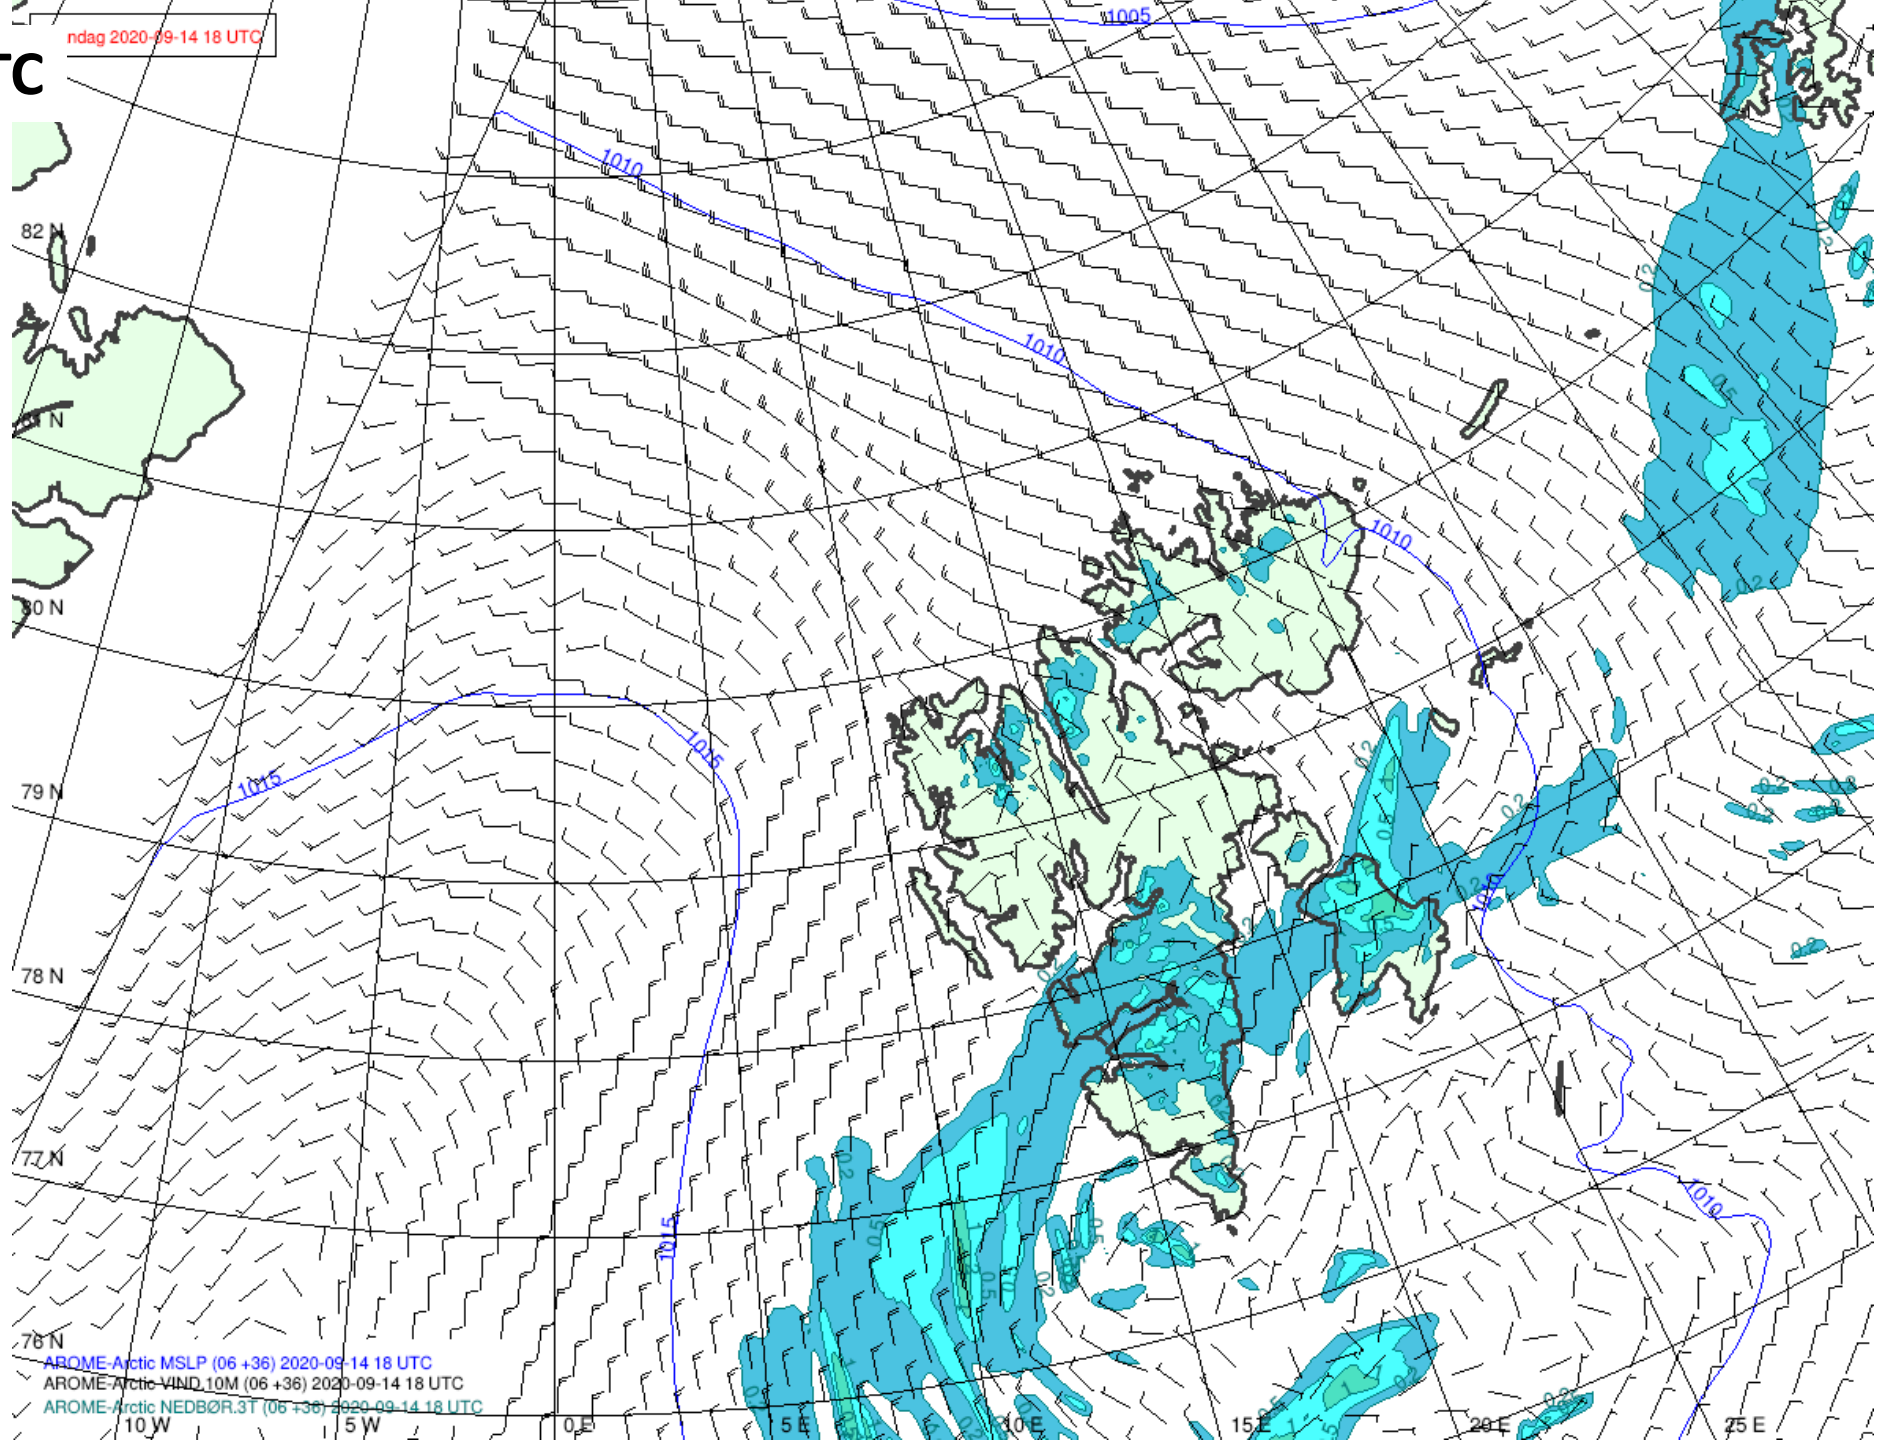

AROME-Arctic MSLP (06 +24) 2020-09-14 06 UTC

AROME-Arctic-VIND_10M (06 +24) 2020-09-14 06 UTC

AROME-Arctic-NEDBØR.3T (06 +24) 2020-09-14 06 UTC

Mo 09 UTC

ndag 2020-09-14 09 UTC

AROME-Arctic MSLP (06 +27) 2020-09-14 09 UTC
AROME-Arctic-VIND_10M (06 +27) 2020-09-14 09 UTC
AROME-Arctic-NEDBØR.3T (06 +27) 2020-09-14 09 UTC

Mo 12 UTC

ndag 2020-09-14 12 UTC

AROME-Arctic MSLP (06 +30) 2020-09-14 12 UTC
AROME-Arctic-VIND_10M (06 +30) 2020-09-14 12 UTC
AROME-Arctic-NEDBØR_3T (06 +30) 2020-09-14 12 UTC

Mo 15 UTC

ndag 2020-09-14 15 UTC

AROME-Arctic MSLP (06 +33) 2020-09-14 15 UTC
AROME-Arctic-VIND_10M (06 +33) 2020-09-14 15 UTC
AROME-Arctic-NEDBØR.3T (06 +33) 2020-09-14 15 UTC

Mo 18 UTC

ndag 2020-09-14 18 UTC

AROME-Arctic MSLP (06 +36) 2020-09-14 18 UTC
AROME-Arctic-VIND_10M (06 +36) 2020-09-14 18 UTC
AROME-Arctic-NEDBØR_3T (06 +36) 2020-09-14 18 UTC