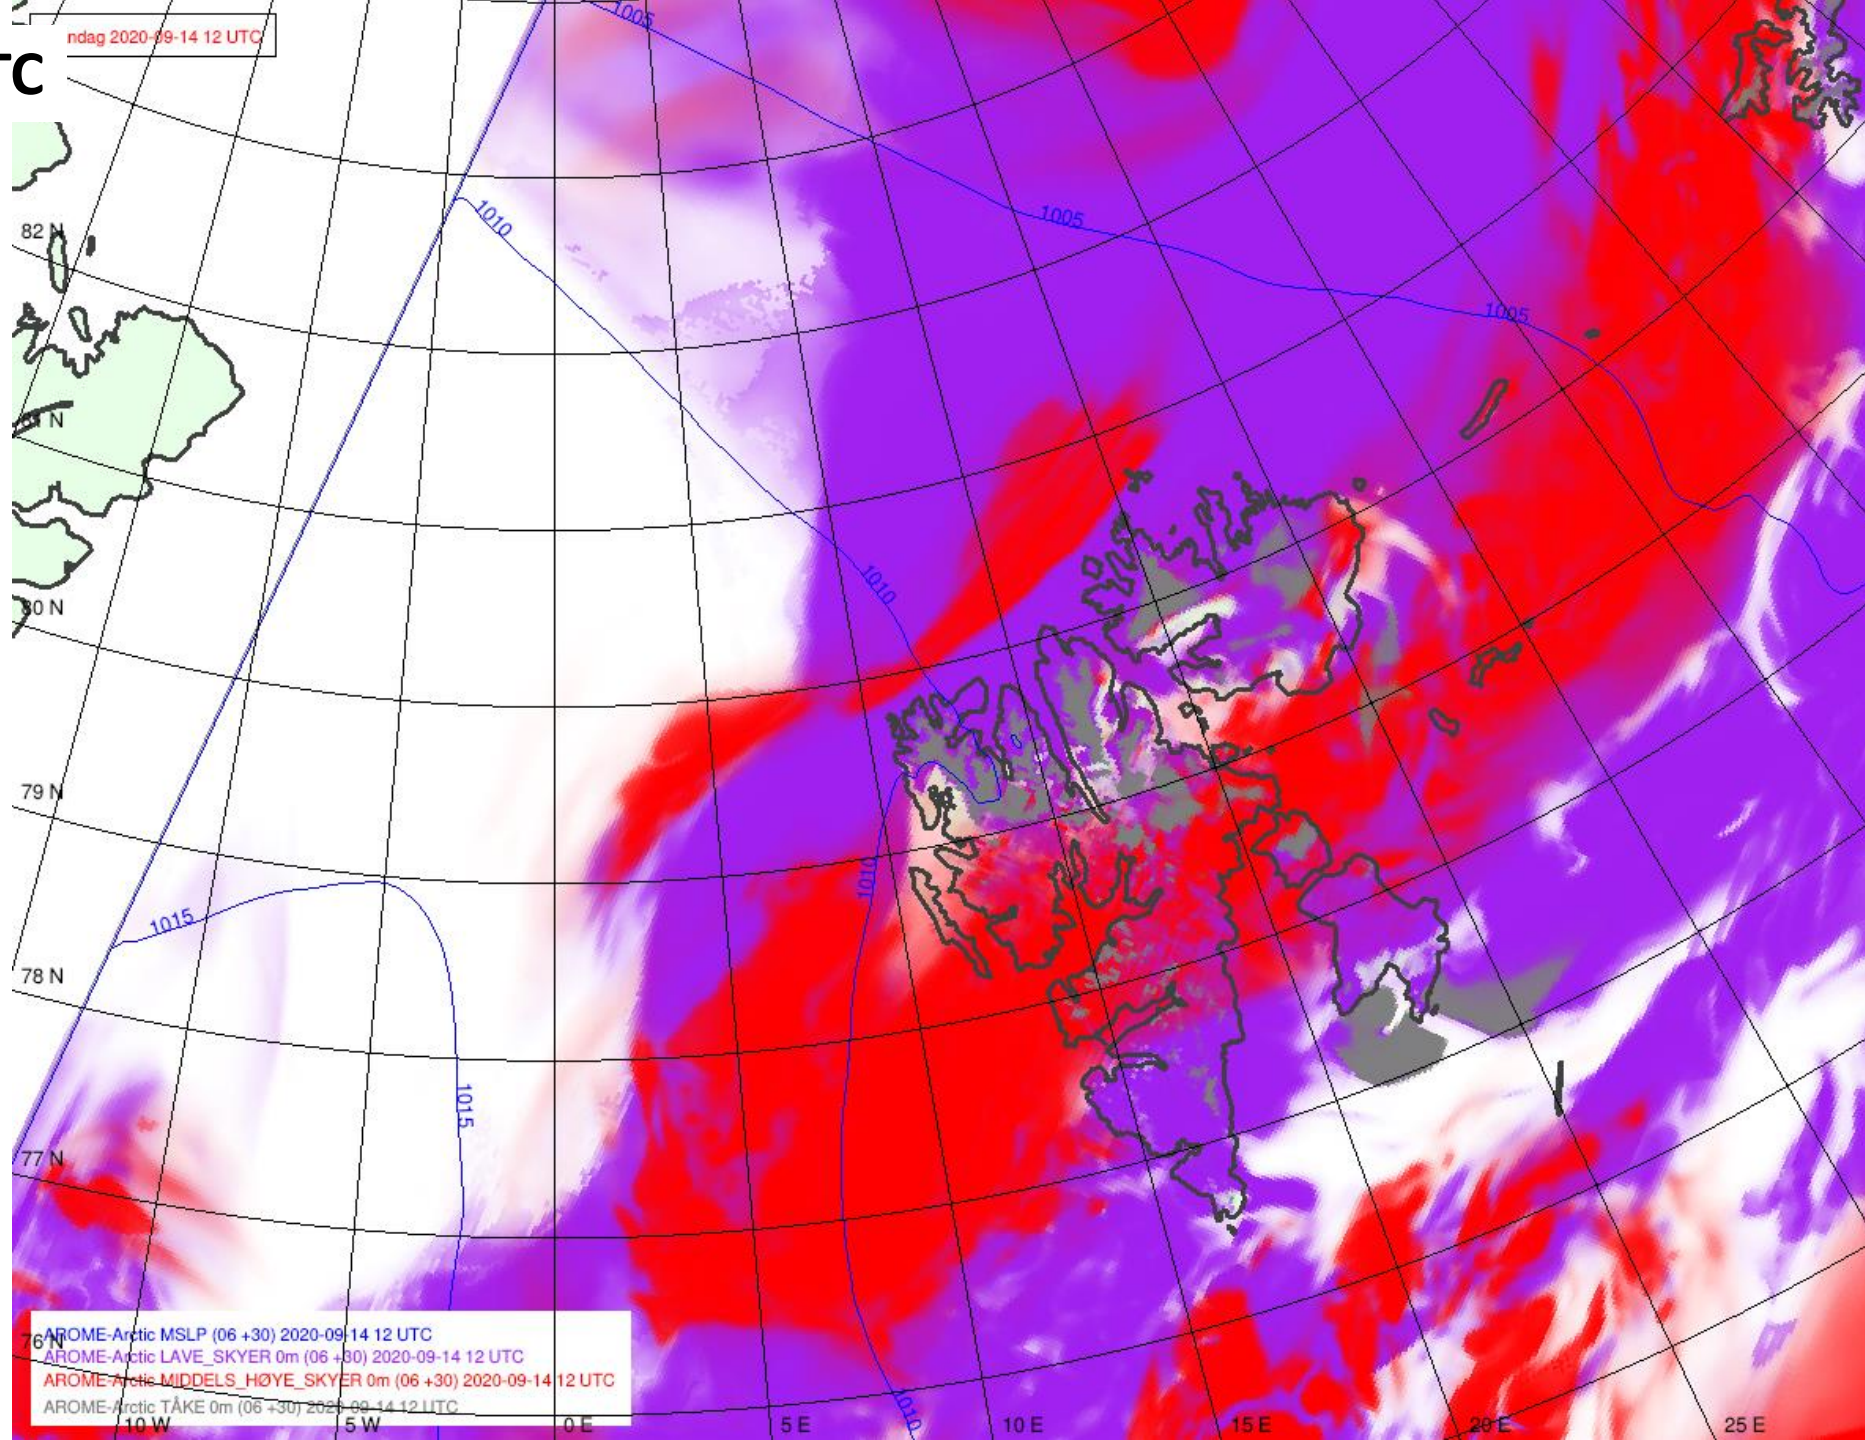

partikelanimation druck

ECMWF

- 13:00

Mo 06 UTC

ndag 2020-09-14 06 UTC

Mo 09 UTC

ndag 2020-09-14 09 UTC

AROME-Arctic MSLP (06 +27) 2020-09-14 09 UTC
AROME-Arctic LAVI_SKYER 0m (06 +27) 2020-09-14 09 UTC
AROME-Arctic MIDDELS_HØYE_SKYER 0m (06 +27) 2020-09-14 09 UTC
AROME-Arctic TÅKE 0m (06 +27) 2020-09-14 09 UTC

Mo 12 UTC

ndag 2020-09-14 12 UTC

Mo 15 UTC

ndag 2020-09-14 15 UTC

Mo 18 UTC

ndag 2020-09-14 18 UTC

Mo 06 UTC

ndag 2020-09-14 06 UTC