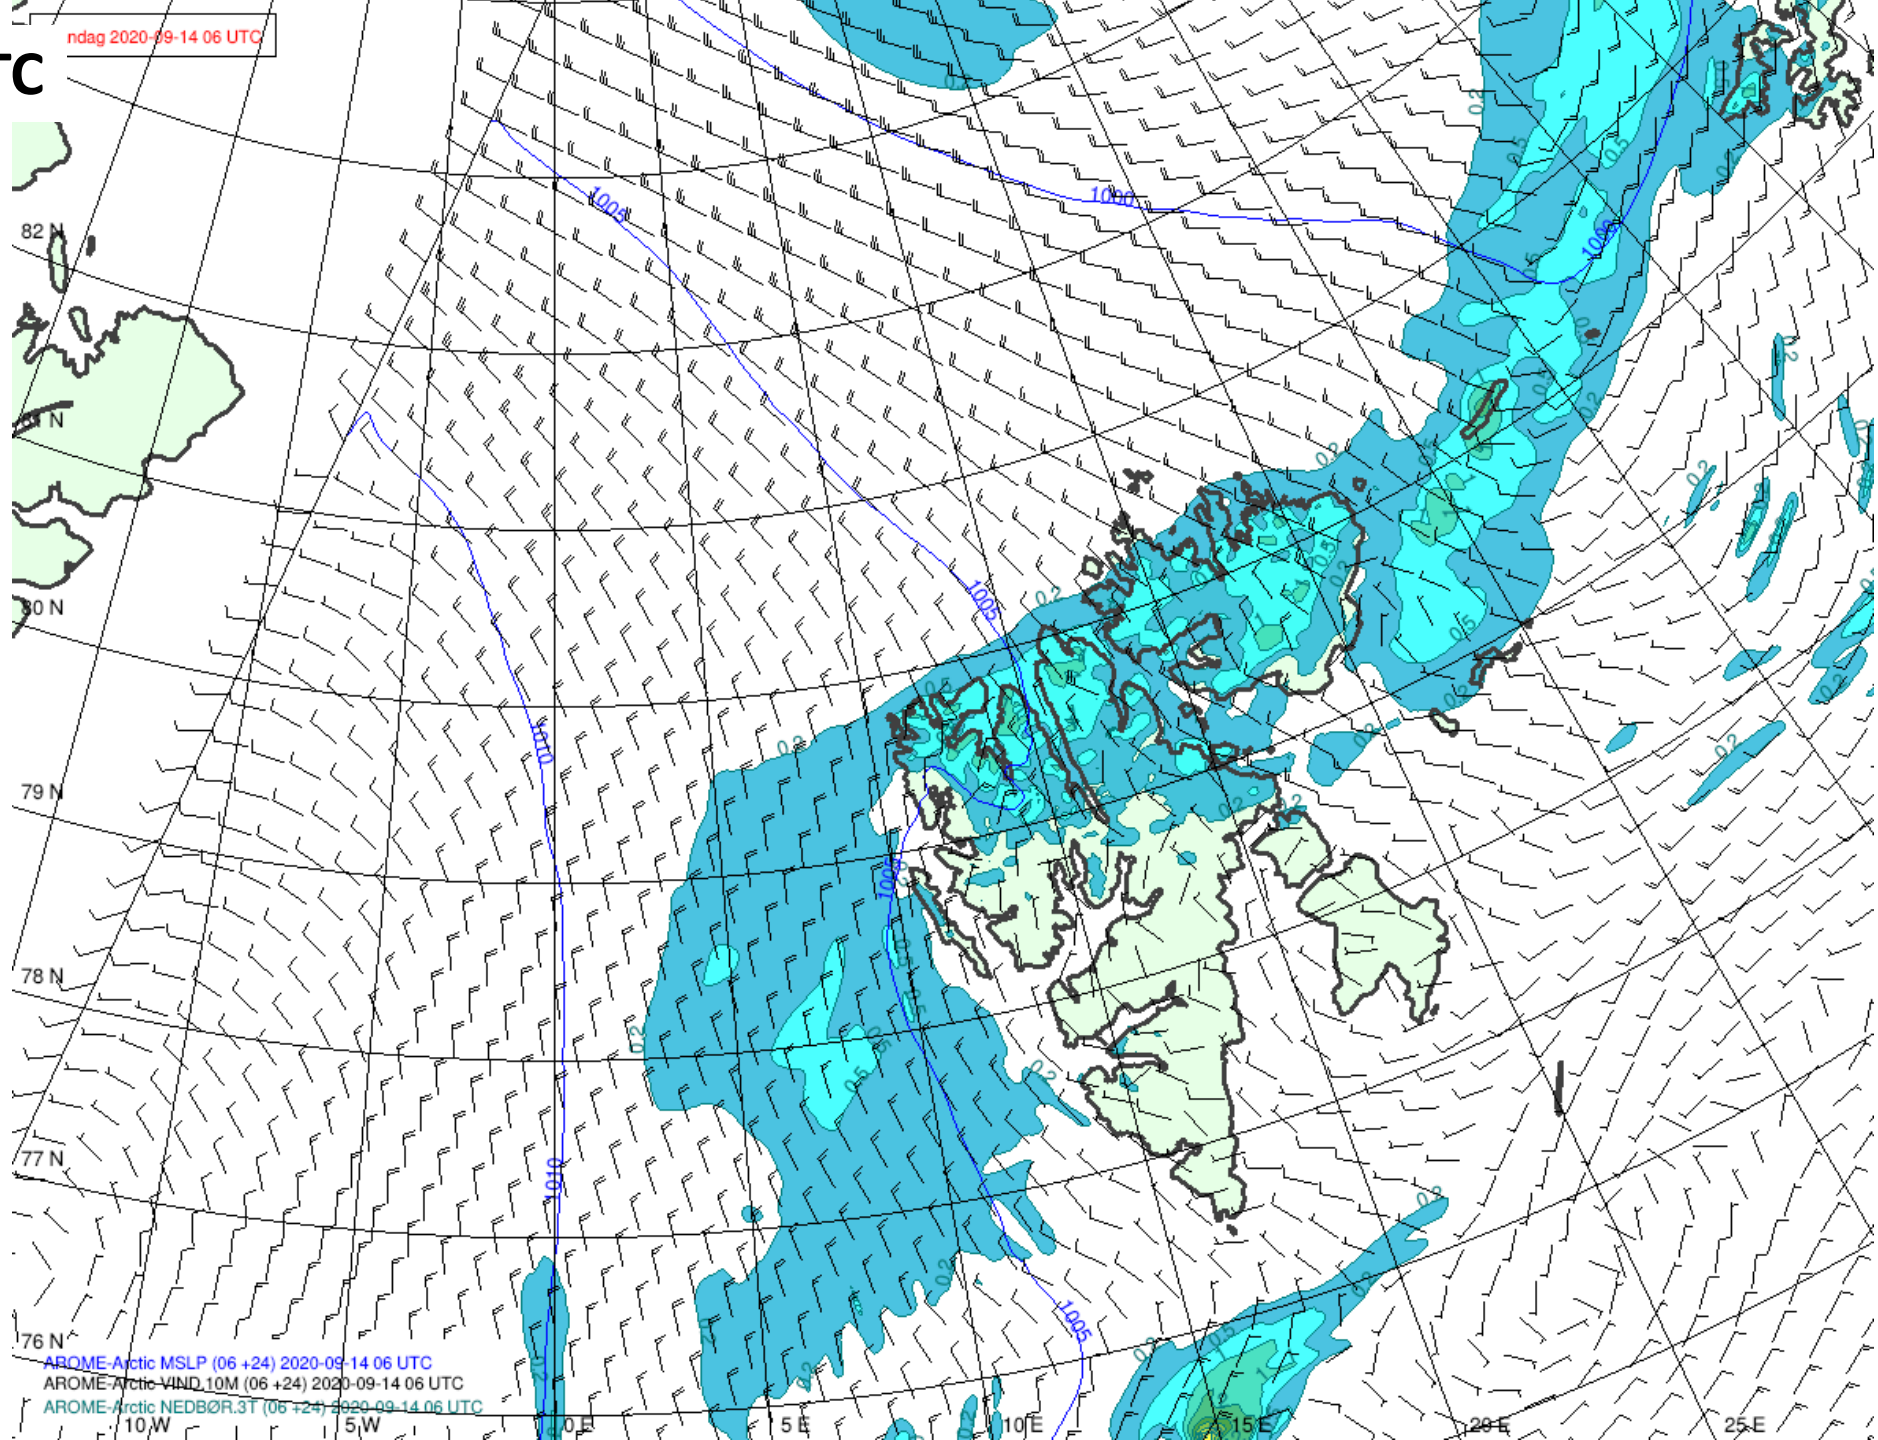

Mo 12 UTC

ndag 2020-09-14 12 UTC

Mo 15 UTC

ndag 2020-09-14 15 UTC

Mo 18 UTC

ndag 2020-09-14 18 UTC

Mo 06 UTC

ndag 2020-09-14 06 UTC

AROME-Arctic MSLP (06 +24) 2020-09-14 06 UTC

AROME-Arctic-VIND_10M (06 +24) 2020-09-14 06 UTC

AROME-Arctic-NEDBØR.3T (06 +24) 2020-09-14 06 UTC

Mo 09 UTC

ndag 2020-09-14 09 UTC

AROME-Arctic MSLP (06 +27) 2020-09-14 09 UTC
AROME-Arctic-VIND_10M (06 +27) 2020-09-14 09 UTC
AROME-Arctic-NEDBØR.3T (06 +27) 2020-09-14 09 UTC