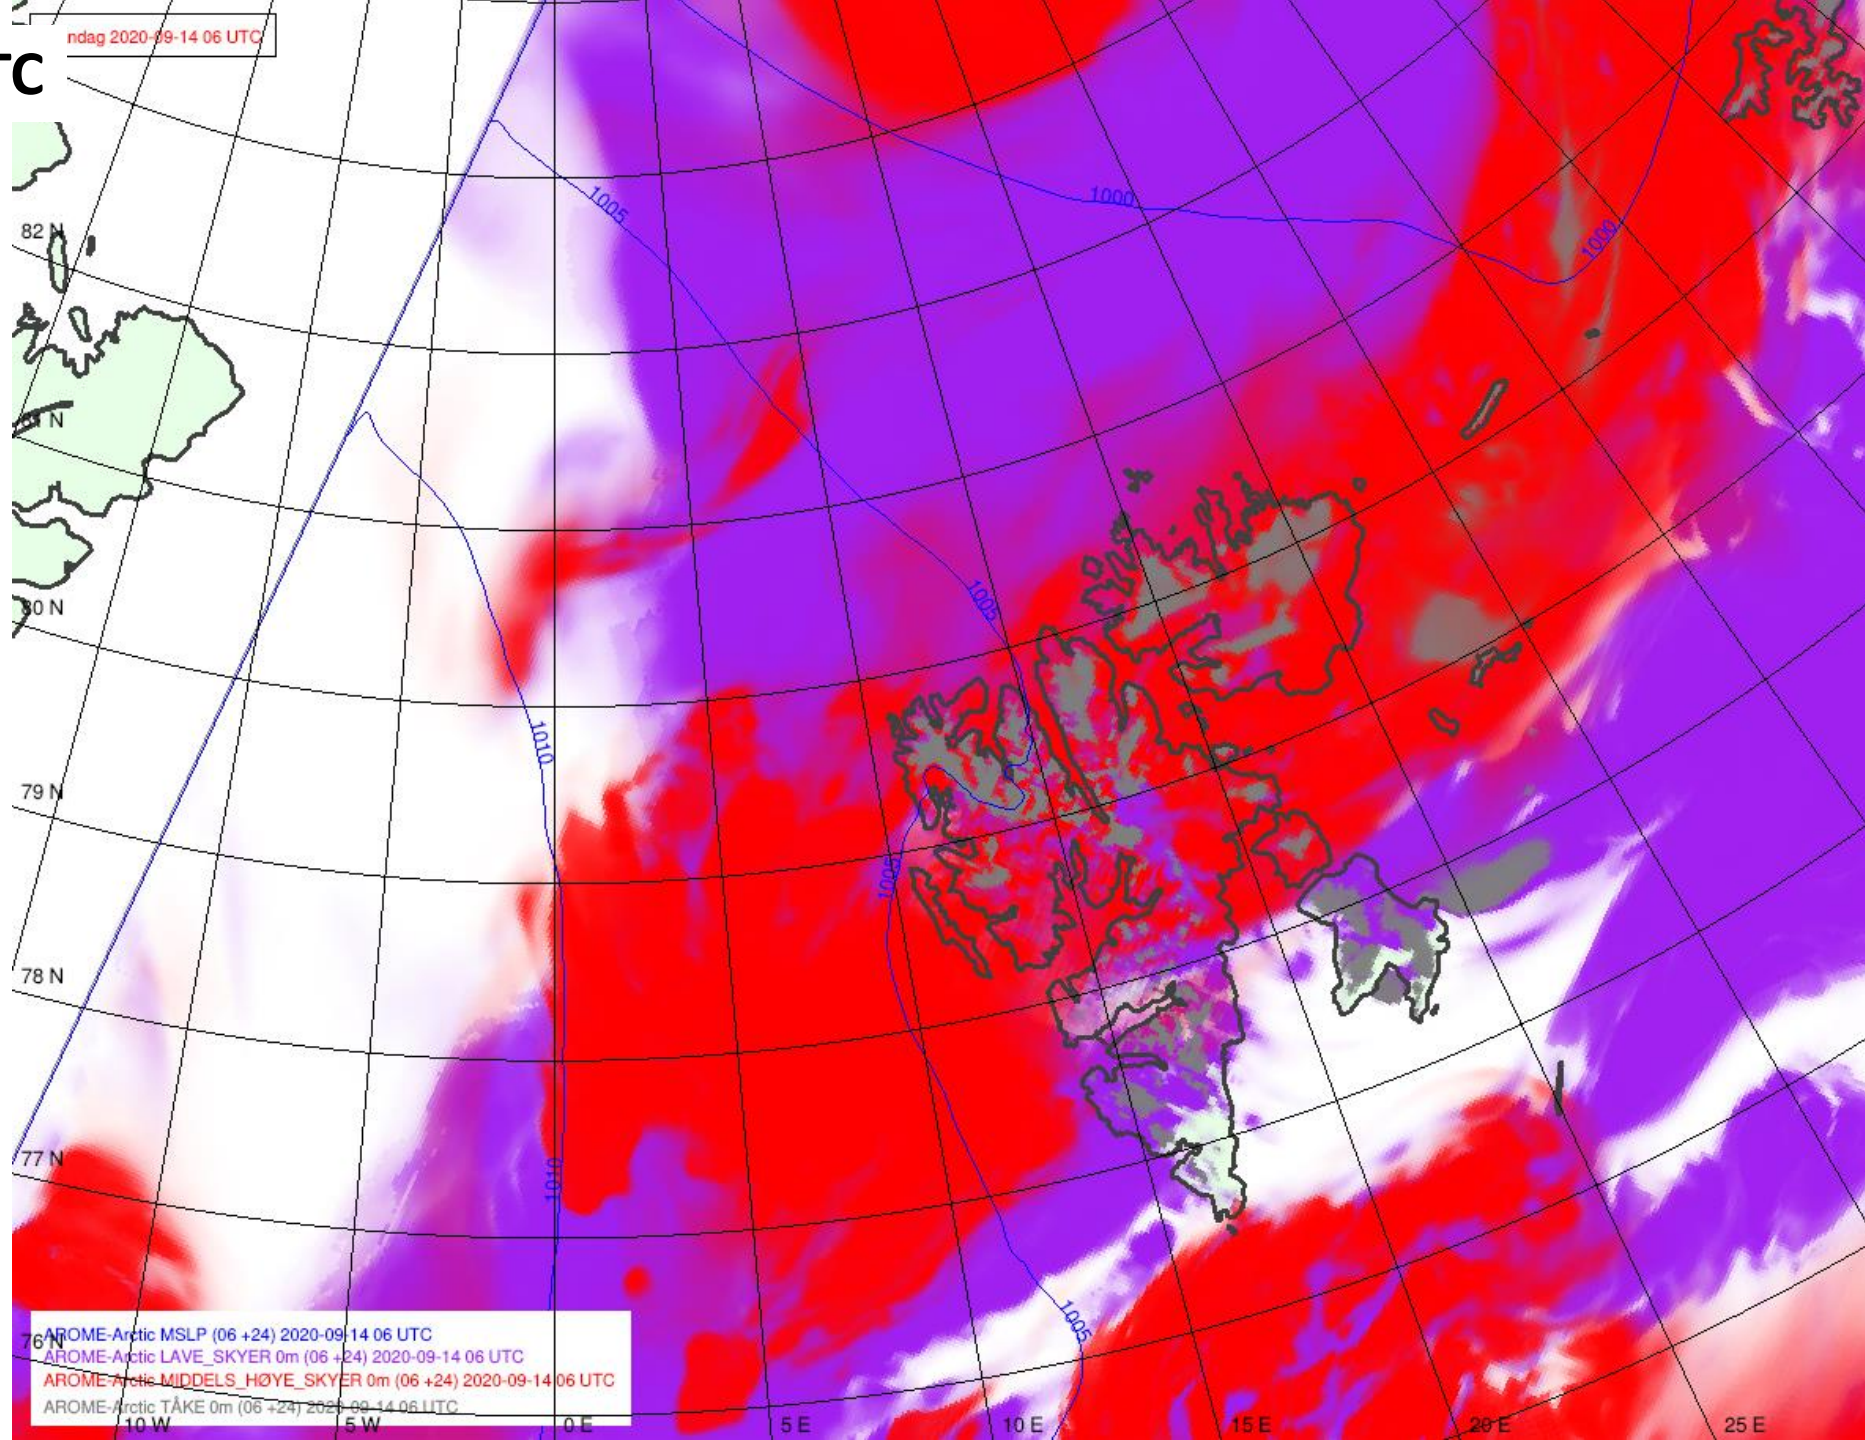

partikelanimation druck

ECMWF

- 13:00

Mo 06 UTC

ndag 2020-09-14 06 UTC

Mo 09 UTC

ndag 2020-09-14 09 UTC

AROME-Arctic MSLP (06 +27) 2020-09-14 09 UTC
AROME-Arctic LAVI_SKYER 0m (06 +27) 2020-09-14 09 UTC
AROME-Arctic MIDDELS_HØYE_SKYER 0m (06 +27) 2020-09-14 09 UTC
AROME-Arctic TÅKE 0m (06 +27) 2020-09-14 09 UTC