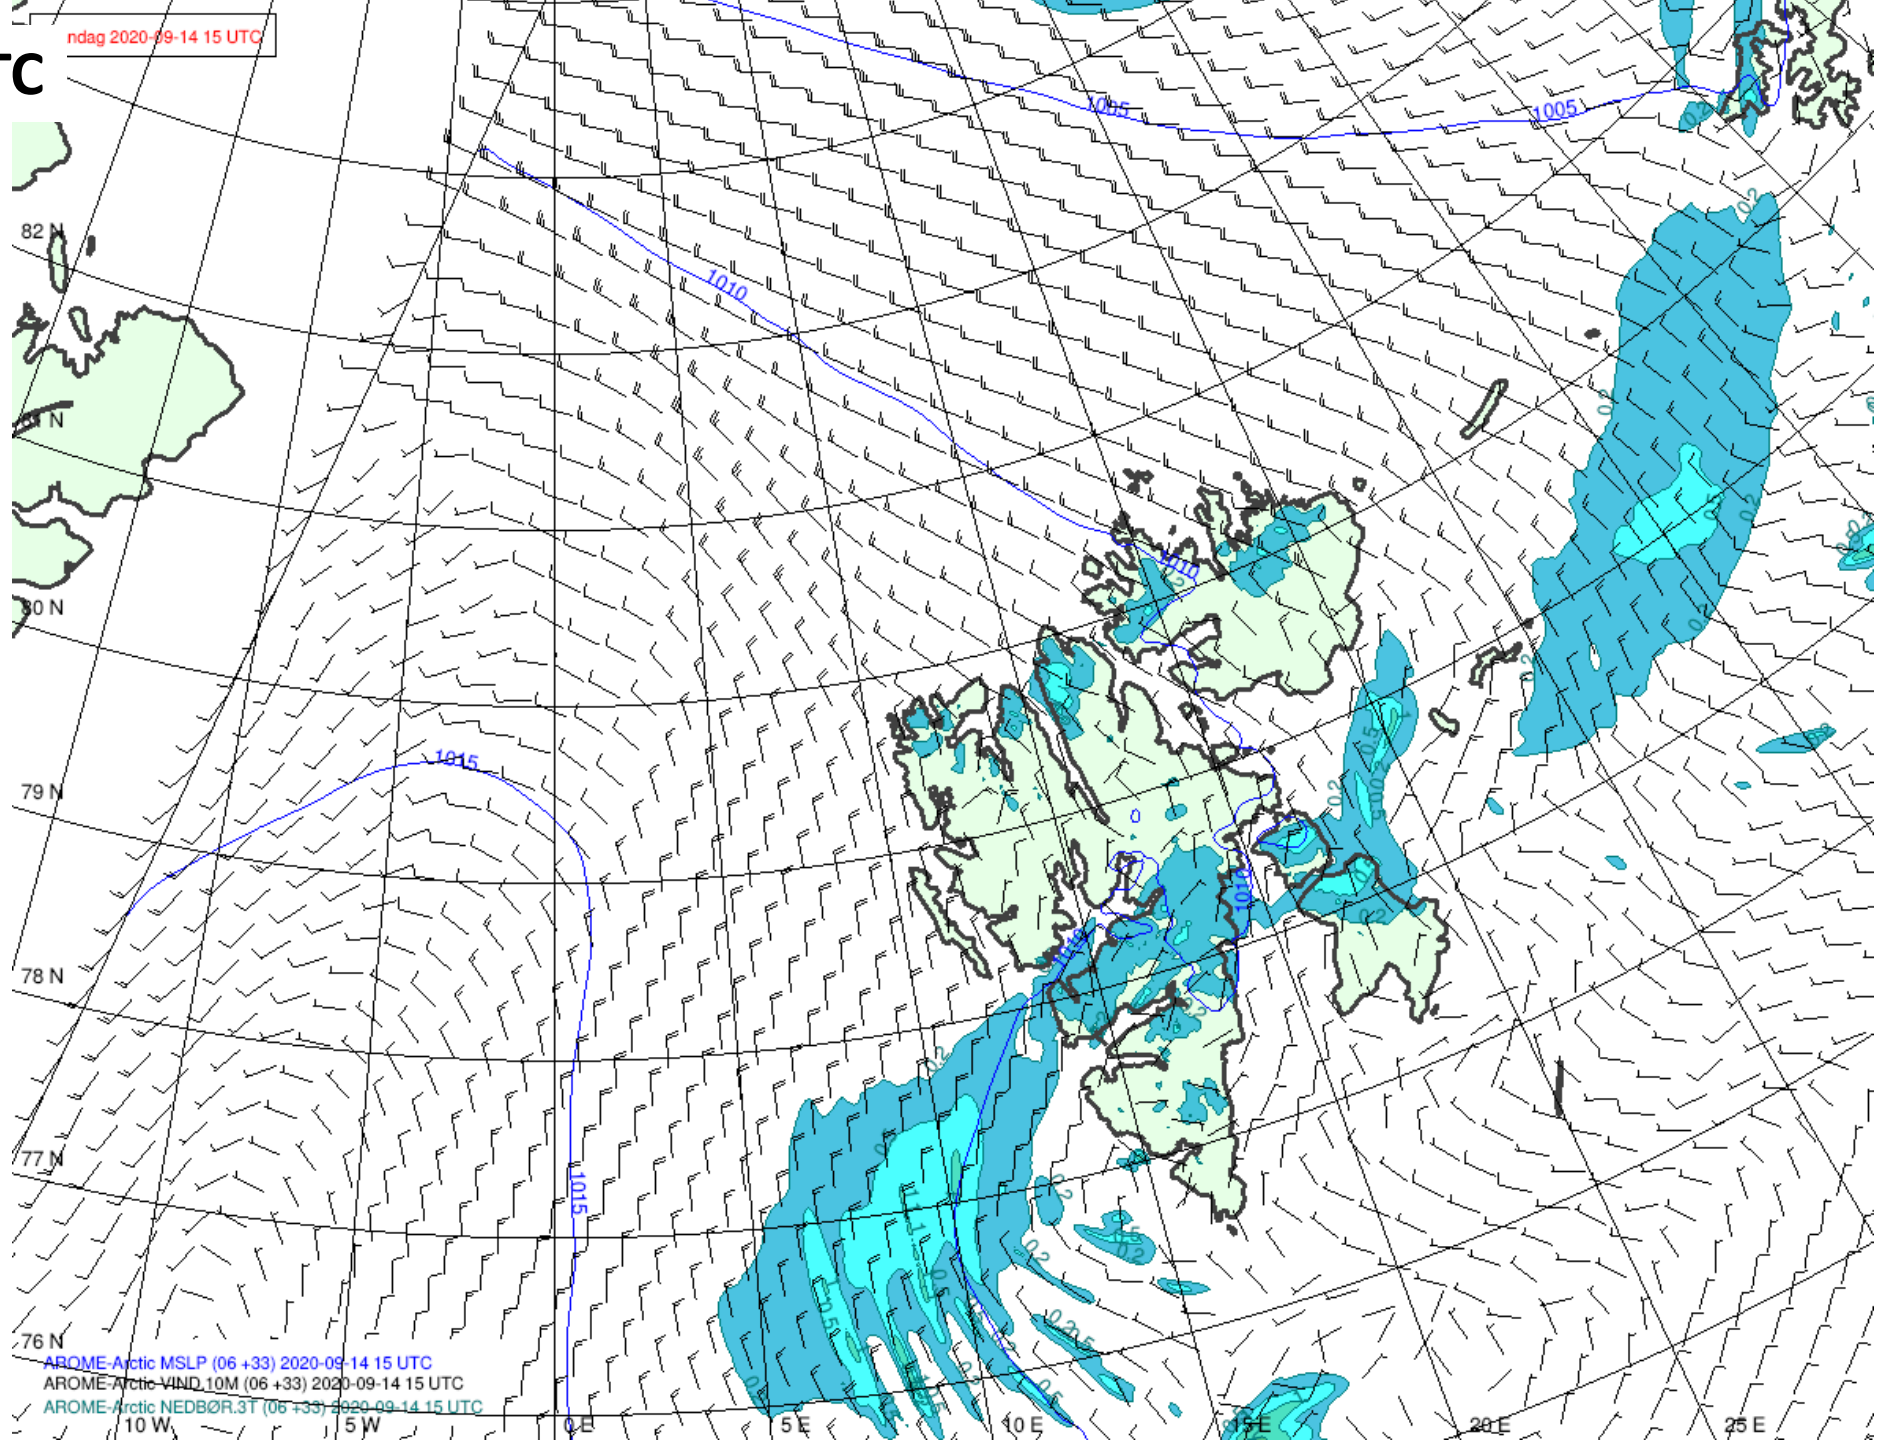

AROME-Arctic MSLP (06 +24) 2020-09-14 06 UTC

AROME-Arctic-VIND_10M (06 +24) 2020-09-14 06 UTC

AROME-Arctic-NEDBØR.3T (06 +24) 2020-09-14 06 UTC

Mo 09 UTC

ndag 2020-09-14 09 UTC

AROME-Arctic MSLP (06 +27) 2020-09-14 09 UTC
AROME-Arctic-VIND_10M (06 +27) 2020-09-14 09 UTC
AROME-Arctic-NEDBØR.3T (06 +27) 2020-09-14 09 UTC

Mo 12 UTC

ndag 2020-09-14 12 UTC

AROME-Arctic MSLP (06 +30) 2020-09-14 12 UTC
AROME-Arctic-VIND_10M (06 +30) 2020-09-14 12 UTC
AROME-Arctic-NEDBØR_3T (06 +30) 2020-09-14 12 UTC

Mo 15 UTC

ndag 2020-09-14 15 UTC

AROME-Arctic MSLP (06 +33) 2020-09-14 15 UTC
AROME-Arctic-VIND_10M (06 +33) 2020-09-14 15 UTC
AROME-Arctic-NEDBØR.3T (06 +33) 2020-09-14 15 UTC

Mo 18 UTC

ndag 2020-09-14 18 UTC

AROME-Arctic MSLP (06 +36) 2020-09-14 18 UTC
AROME-Arctic-VIND_10M (06 +36) 2020-09-14 18 UTC
AROME-Arctic-NEDBØR_3T (06 +36) 2020-09-14 18 UTC