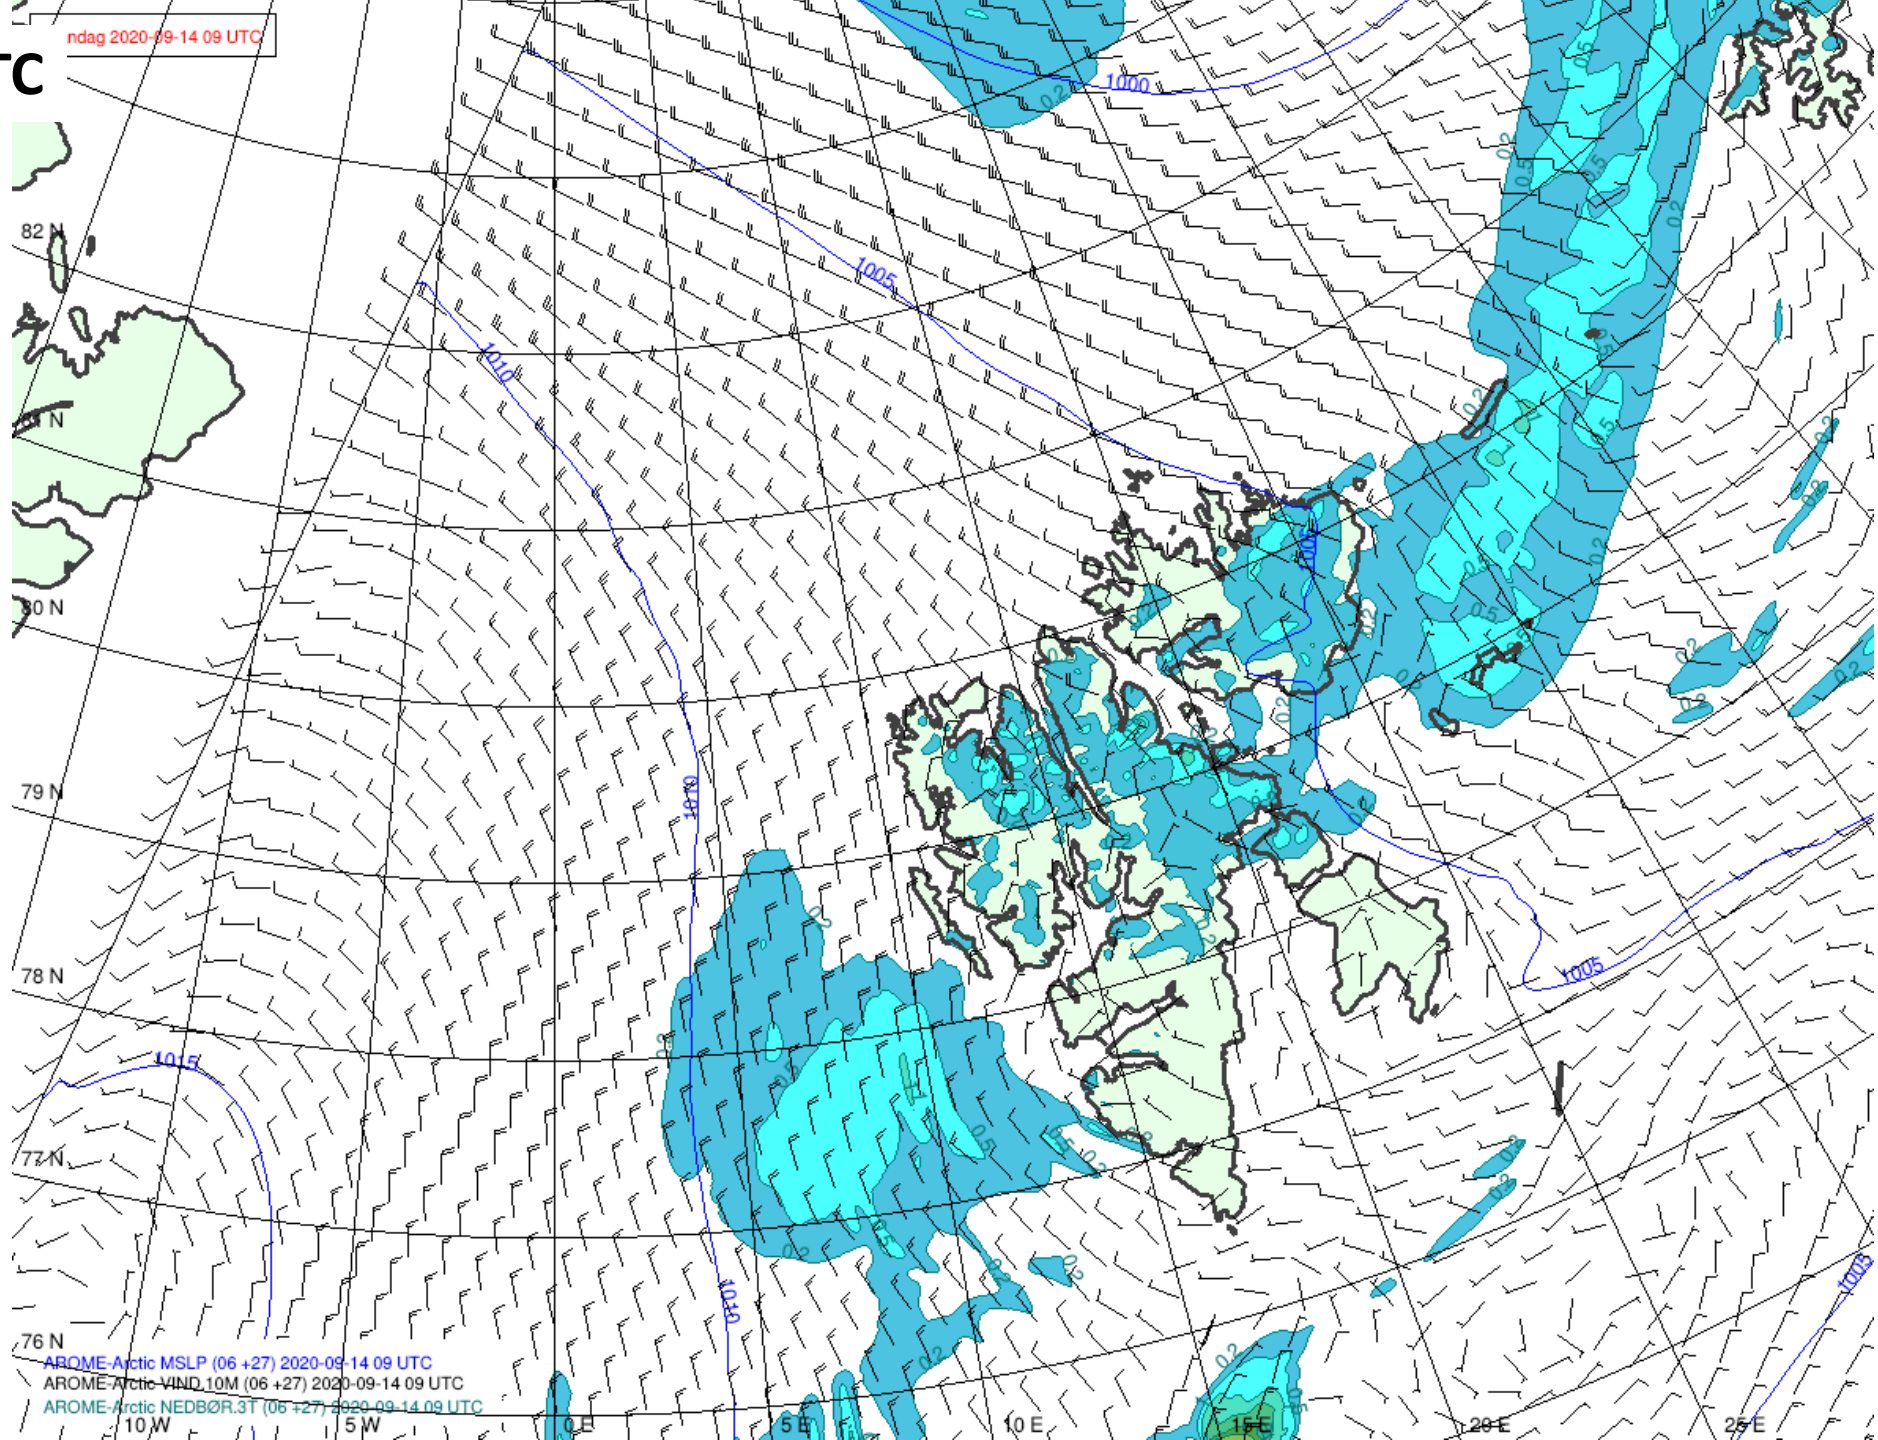

Mo 12 UTC

ndag 2020-09-14 12 UTC

Mo 15 UTC

ndag 2020-09-14 15 UTC

Mo 18 UTC

ndag 2020-09-14 18 UTC

Mo 06 UTC

ndag 2020-09-14 06 UTC

AROME-Arctic MSLP (06 +24) 2020-09-14 06 UTC

AROME-Arctic-VIND_10M (06 +24) 2020-09-14 06 UTC

AROME-Arctic-NEDBØR.3T (06 +24) 2020-09-14 06 UTC

Mo 09 UTC

ndag 2020-09-14 09 UTC

AROME-Arctic MSLP (06 +27) 2020-09-14 09 UTC
AROME-Arctic-VIND_10M (06 +27) 2020-09-14 09 UTC
AROME-Arctic-NEDBØR.3T (06 +27) 2020-09-14 09 UTC