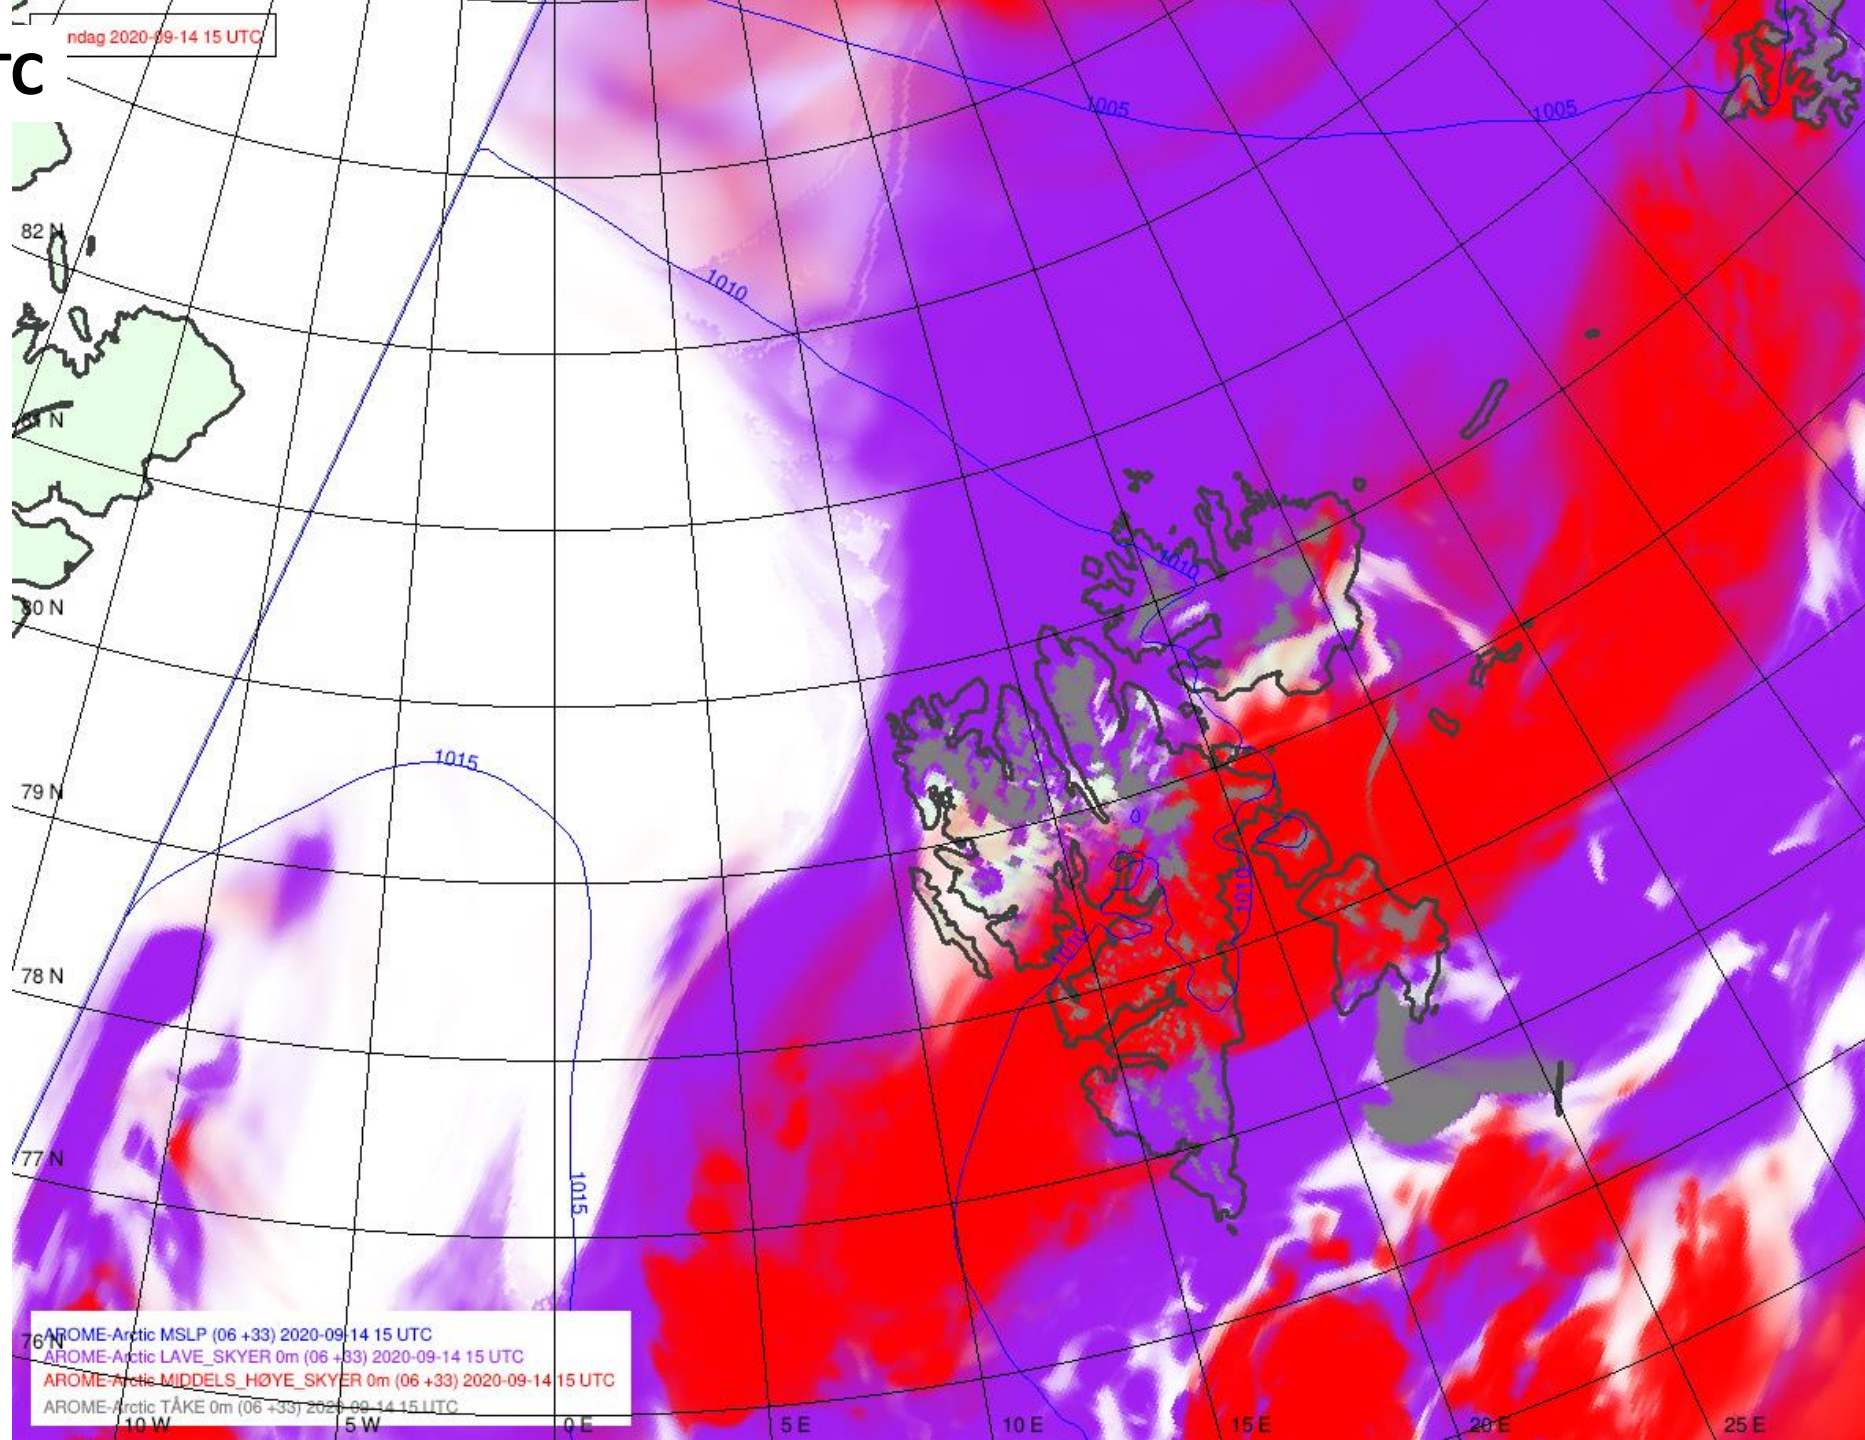

Mo 15 UTC

ndag 2020-09-14 15 UTC