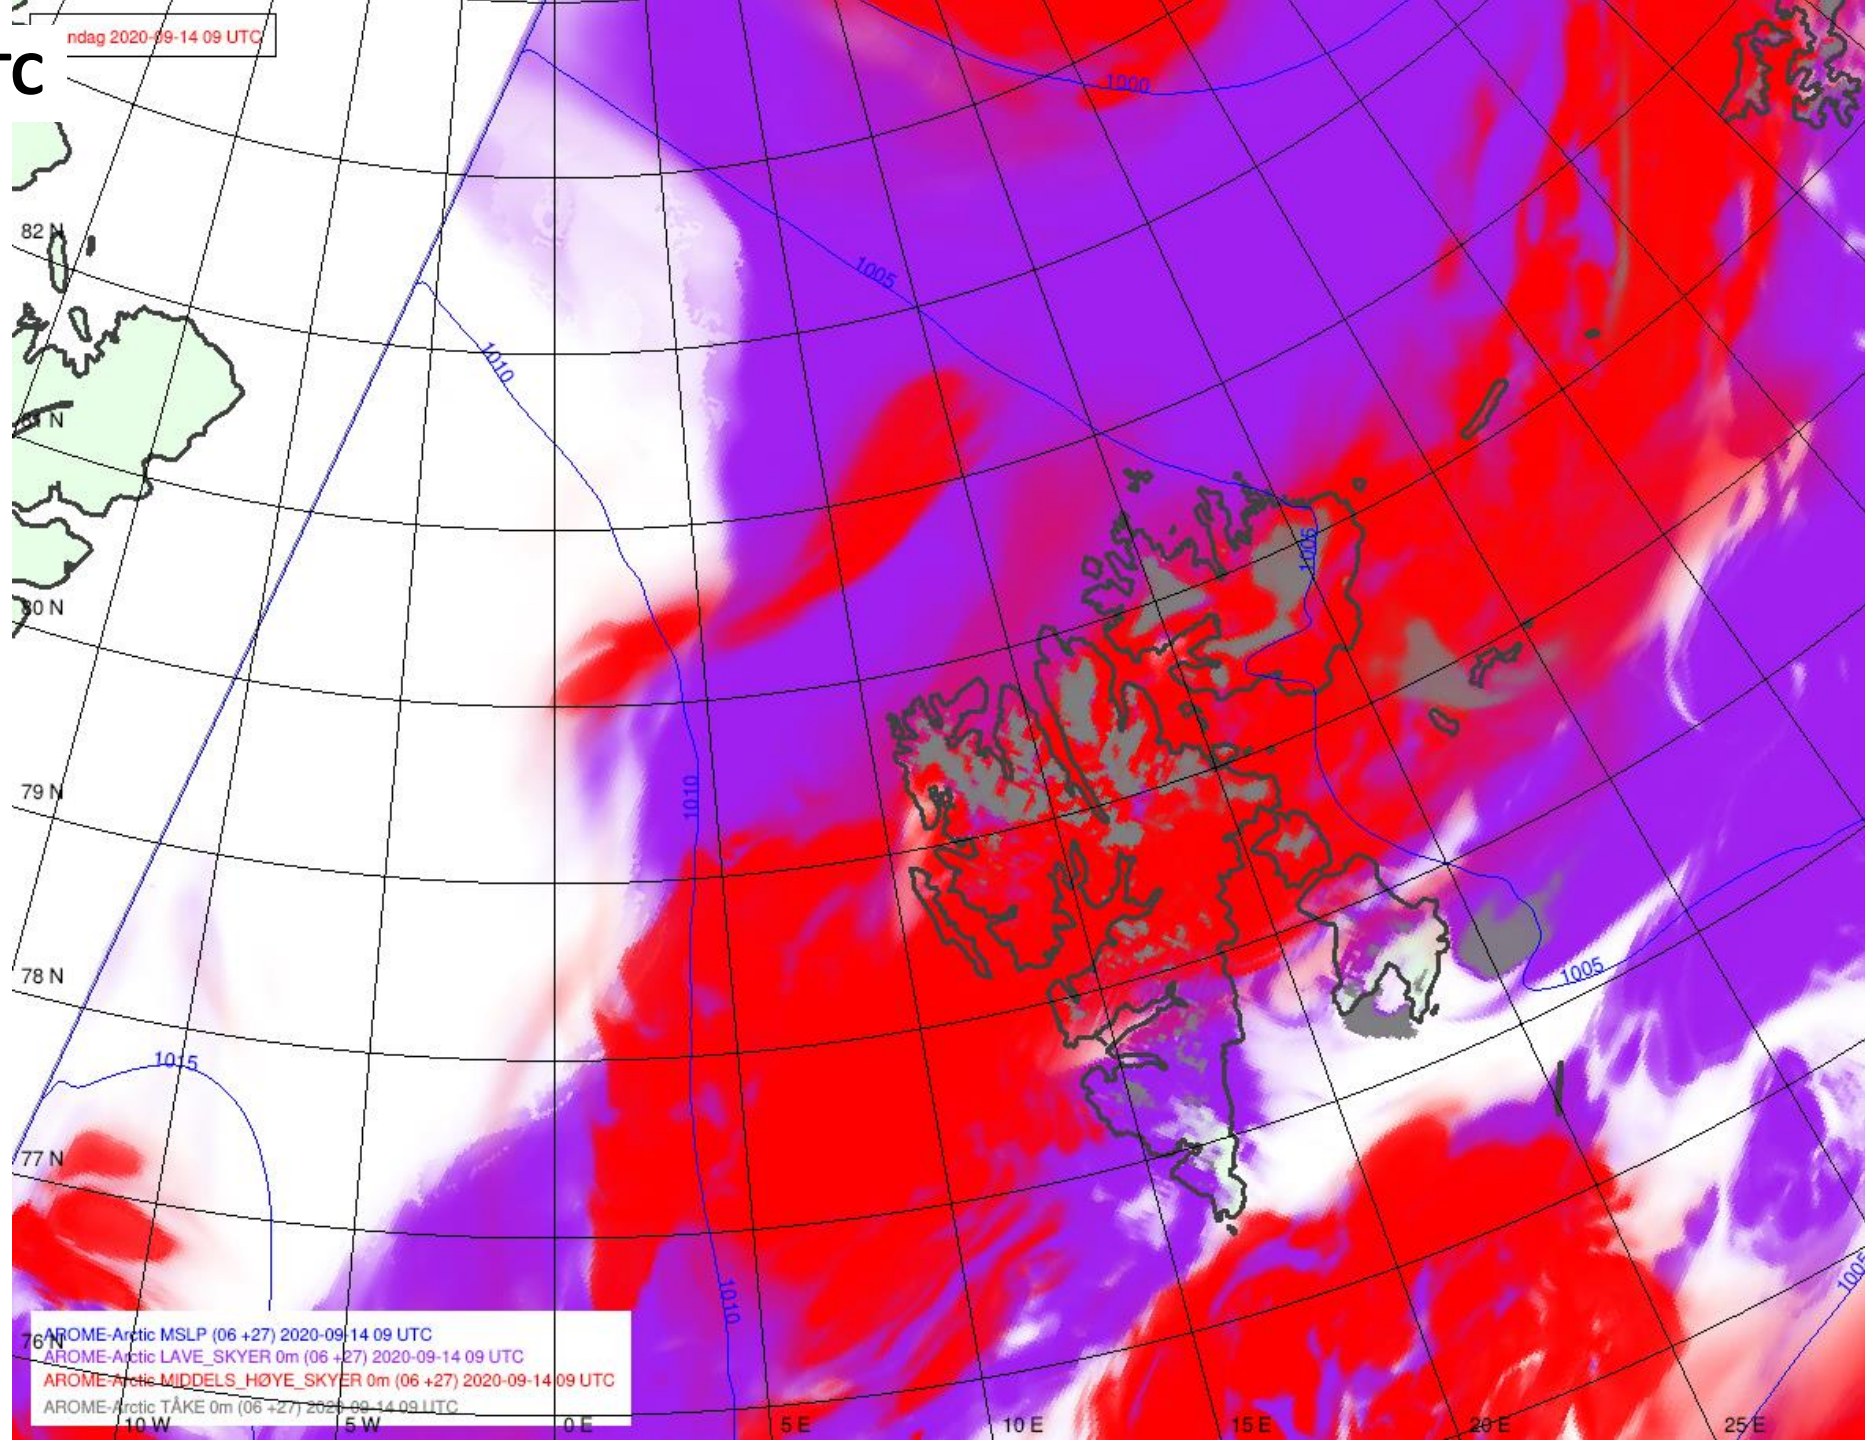

partikelanimation druck

ECMWF

- 13:00

Mo 06 UTC

ndag 2020-09-14 06 UTC

Mo 09 UTC

ndag 2020-09-14 09 UTC

AROME-Arctic MSLP (06 +27) 2020-09-14 09 UTC
AROME-Arctic LAVI_SKYER 0m (06 +27) 2020-09-14 09 UTC
AROME-Arctic MIDDELS_HØYE_SKYER 0m (06 +27) 2020-09-14 09 UTC
AROME-Arctic TÅKE 0m (06 +27) 2020-09-14 09 UTC