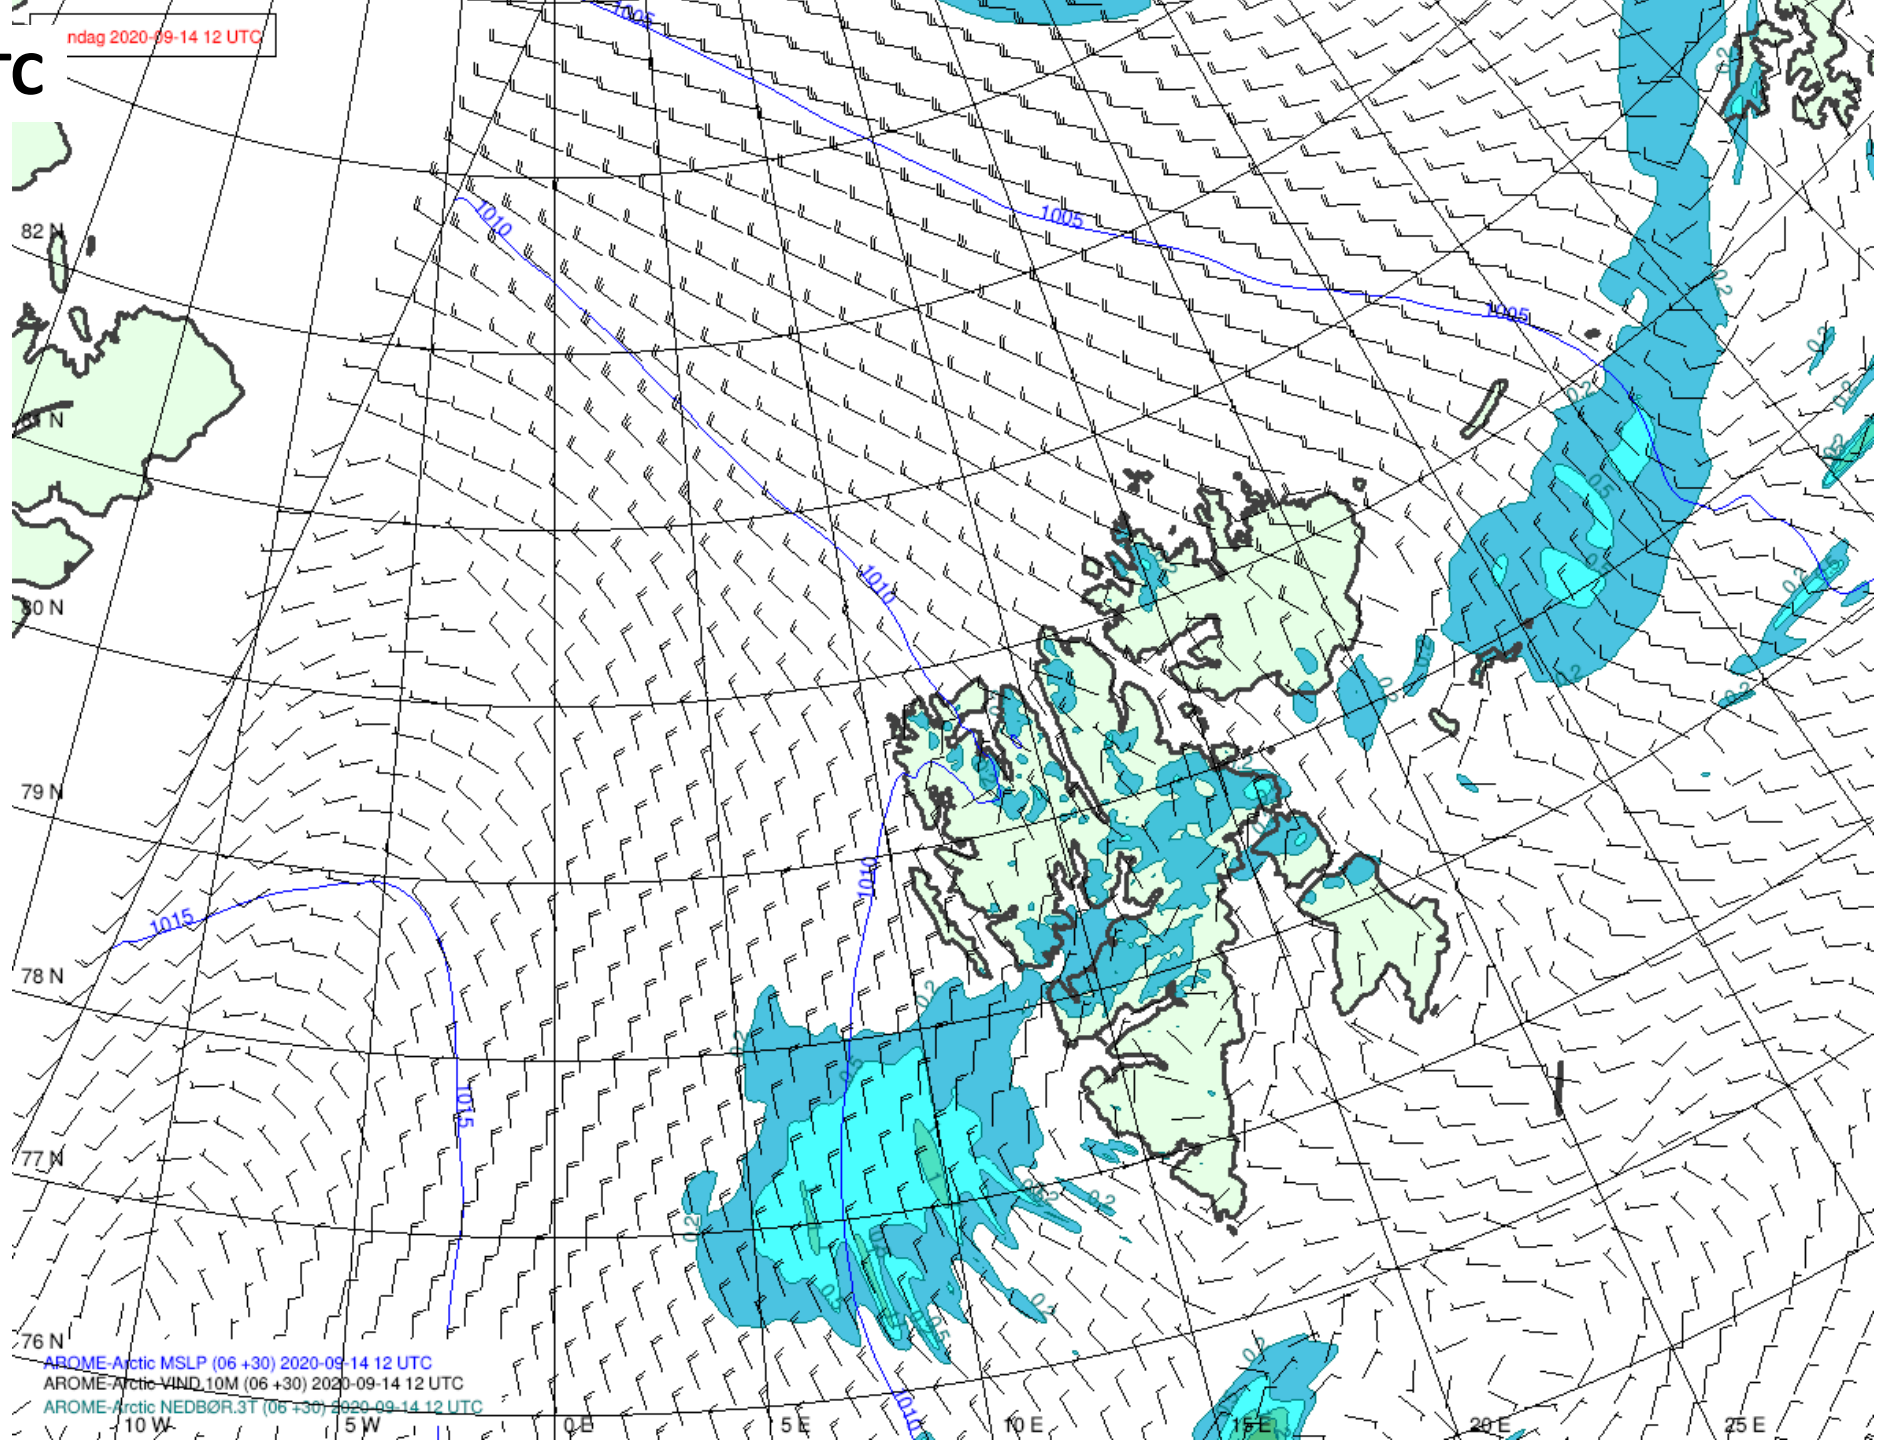

AROME-Arctic MSLP (06 +24) 2020-09-14 06 UTC

AROME-Arctic-VIND_10M (06 +24) 2020-09-14 06 UTC

AROME-Arctic-NEDBØR.3T (06 +24) 2020-09-14 06 UTC

Mo 09 UTC

ndag 2020-09-14 09 UTC

AROME-Arctic MSLP (06 +27) 2020-09-14 09 UTC
AROME-Arctic-VIND_10M (06 +27) 2020-09-14 09 UTC
AROME-Arctic-NEDBØR.3T (06 +27) 2020-09-14 09 UTC

Mo 12 UTC

ndag 2020-09-14 12 UTC

AROME-Arctic MSLP (06 +30) 2020-09-14 12 UTC
AROME-Arctic-VIND_10M (06 +30) 2020-09-14 12 UTC
AROME-Arctic-NEDBØR_3T (06 +30) 2020-09-14 12 UTC

Mo 15 UTC

ndag 2020-09-14 15 UTC

AROME-Arctic MSLP (06 +33) 2020-09-14 15 UTC
AROME-Arctic-VIND_10M (06 +33) 2020-09-14 15 UTC
AROME-Arctic-NEDBØR.3T (06 +33) 2020-09-14 15 UTC

Mo 18 UTC

ndag 2020-09-14 18 UTC

AROME-Arctic MSLP (06 +36) 2020-09-14 18 UTC
AROME-Arctic-VIND_10M (06 +36) 2020-09-14 18 UTC
AROME-Arctic-NEDBØR_3T (06 +36) 2020-09-14 18 UTC