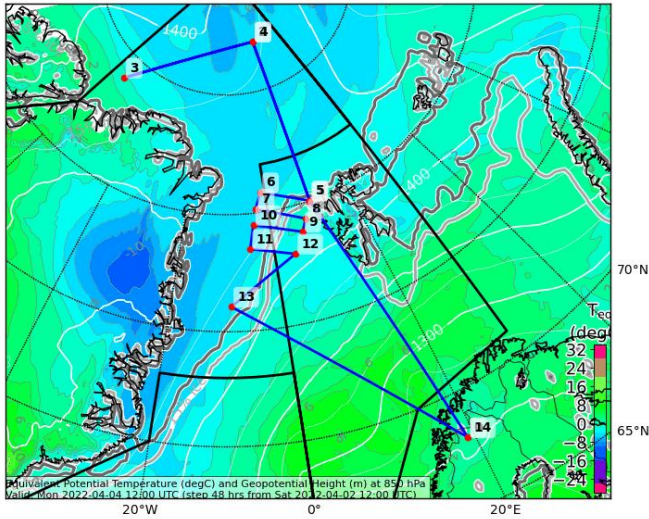

Flight Plan:

Monday, 4 April

HALO

Take Off: 09:30 Local Time
Duration: 8:30 h
Plus curves

Pilots: ?

Technician: ?

?
?
?

Crew:

Mission PI
WALES
HAMP
SMART/VELOX
specMACS
Dropsondes
Camera
Ground PI

Felix Ament
Manuel Gutleben
Clémantyne Aubry
Johannes Röttenbacher
Anna Weber
Lutz Hirsch
Jörg Schmidt
Henning Dorff

Maps:

Temperature, Equivalent Potential (degC) and Geopotential Height (m) at 850.0 (hPa)
Valid: 2022-04-04T12:00:00Z (initialisation: 2022-04-02T12:00:00Z)