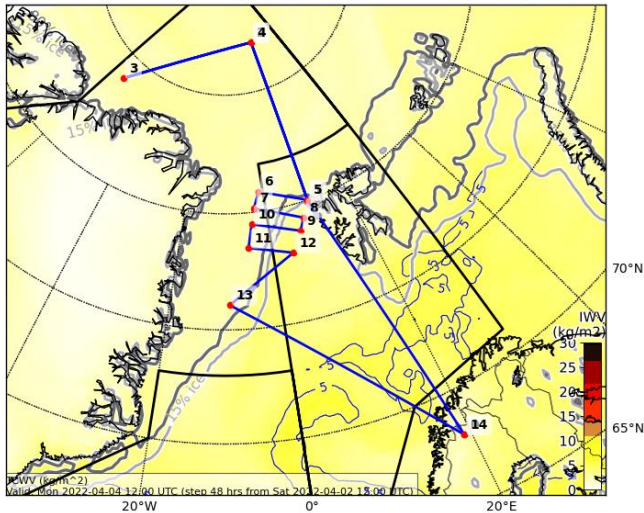

Maps:

Temperature, Equivalent Potential (degC) and Geopotential Height (m) at 850.0 (hPa)
 Valid: 2022-04-04T12:00:00Z (initialisation: 2022-04-02T12:00:00Z)

Cloud Cover (0-1) and Mean Sea Level Pressure (hPa) (default)
 Valid: 2022-04-04T12:00:00Z (initialisation: 2022-04-02T12:00:00Z)

IWV (kg/m^2)
 Valid: 2022-04-04T12:00:00Z (initialisation: 2022-04-02T12:00:00Z)

IVT (kg m-1 s-1) and Mean Sea Level Pressure (hPa) at 850.0 (hPa)
 Valid: 2022-04-04T12:00:00Z (initialisation: 2022-04-02T12:00:00Z)