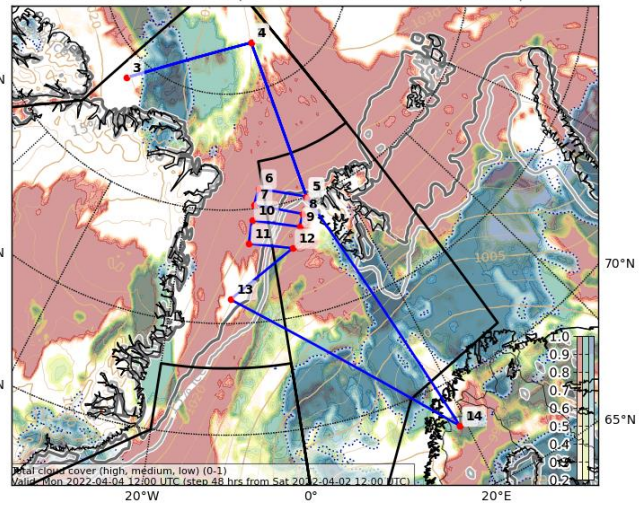

Maps:

Temperature, Equivalent Potential (degC) and Geopotential Height (m) at 850.0 (hPa)
 Valid: 2022-04-04T12:00:00Z (initialisation: 2022-04-02T12:00:00Z)

Cloud Cover (0-1) and Mean Sea Level Pressure (hPa) (default)
 Valid: 2022-04-04T12:00:00Z (initialisation: 2022-04-02T12:00:00Z)