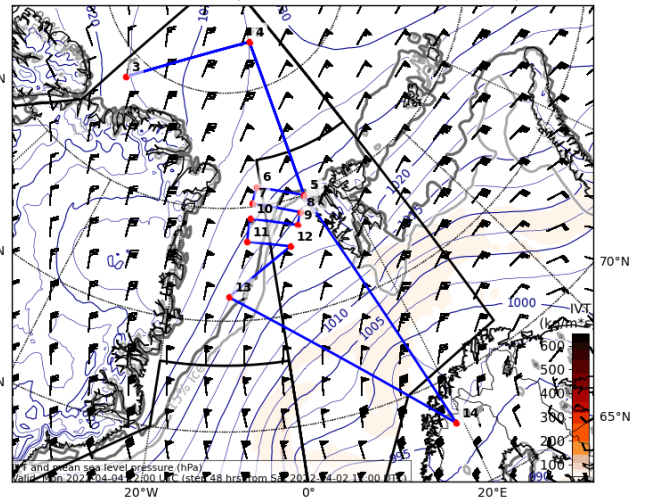

Maps:

Temperature, Equivalent Potential (degC) and Geopotential Height (m) at 850.0 (hPa)
 Valid: 2022-04-04T12:00:00Z (initialisation: 2022-04-02T12:00:00Z)

Cloud Cover (0-1) and Mean Sea Level Pressure (hPa) (default)
 Valid: 2022-04-04T12:00:00Z (initialisation: 2022-04-02T12:00:00Z)

IWV (kg/m^2)
 Valid: 2022-04-04T12:00:00Z (initialisation: 2022-04-02T12:00:00Z)

IVT (kg m-1 s-1) and Mean Sea Level Pressure (hPa) at 850.0 (hPa)
 Valid: 2022-04-04T12:00:00Z (initialisation: 2022-04-02T12:00:00Z)