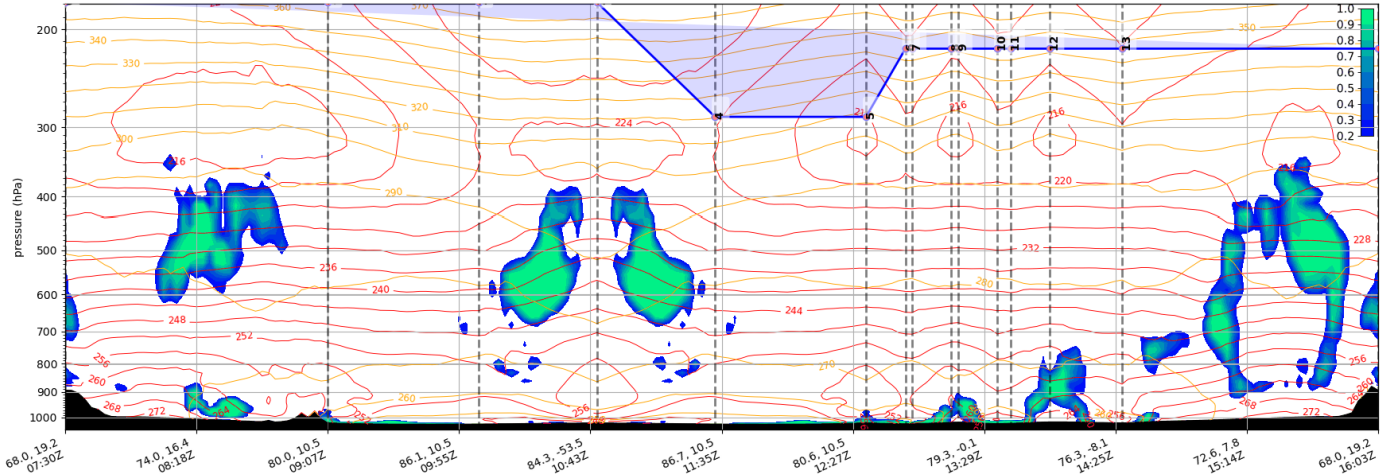

Cloud Cover (0-1) Vertical Section
Valid: 2022-04-04T12:00:00Z (initialisation: 2022-04-02T12:00:00Z)