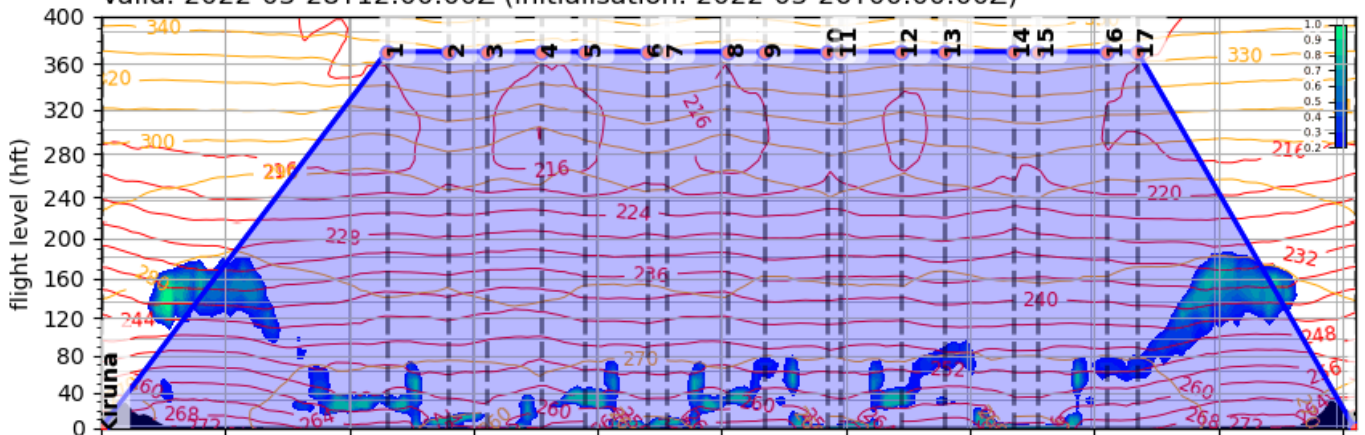

### Cloud Cover (0-1) vertical section

Valid: 2022-03-28T12:00:00Z (initialisation: 2022-03-26T00:00:00Z)

57.8, 20.3 08:00Z  
 72.5, 16.6 08:39Z  
 77.0, 10.3 09:18Z  
 80.1, -3.3 10:00Z  
 77.7, 4.1 10:44Z  
 78.4, 6.4 11:27Z  
 78.1, -4.7 12:13Z  
 76.0, 0.3 12:55Z  
 77.0, 3.3 13:37Z  
 72.7, 14.1 14:18Z  
 68.3, 19.9 14:58Z