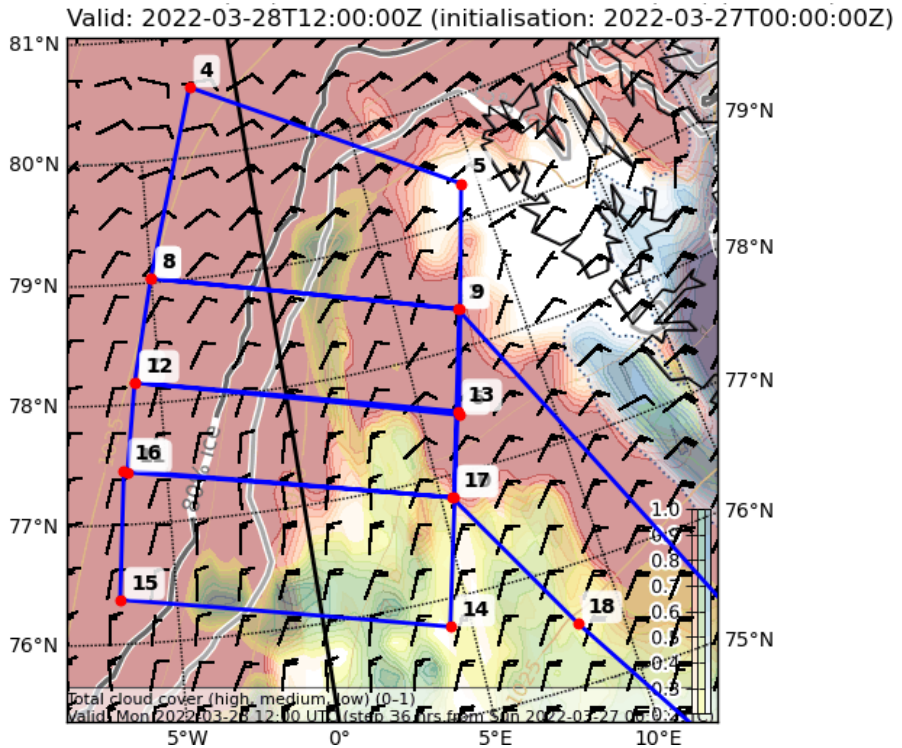

# HALO

Take Off: 08:30 UTC  
 Duration: 7 Hours, 20 min  
 Plus curves

Pilots: ???  
 ???  
 Technician: ???

### Cloud Cover (0-1) vertical section

Valid: 2022-03-28T12:00:00Z (initialisation: 2022-03-26T00:00:00Z)

57.8, 20.3 08:00Z  
 72.5, 16.6 08:39Z  
 77.0, 10.3 09:18Z  
 80.1, -3.3 10:00Z  
 77.7, 4.1 10:44Z  
 78.4, 6.4 11:27Z  
 78.1, -4.7 12:13Z  
 76.0, 0.3 12:55Z  
 77.0, 3.3 13:37Z  
 72.7, 14.1 14:18Z  
 68.3, 19.9 14:58Z

## Drop sondes:

Total number: 20 sondes (incl. 5 in Danish airspace).