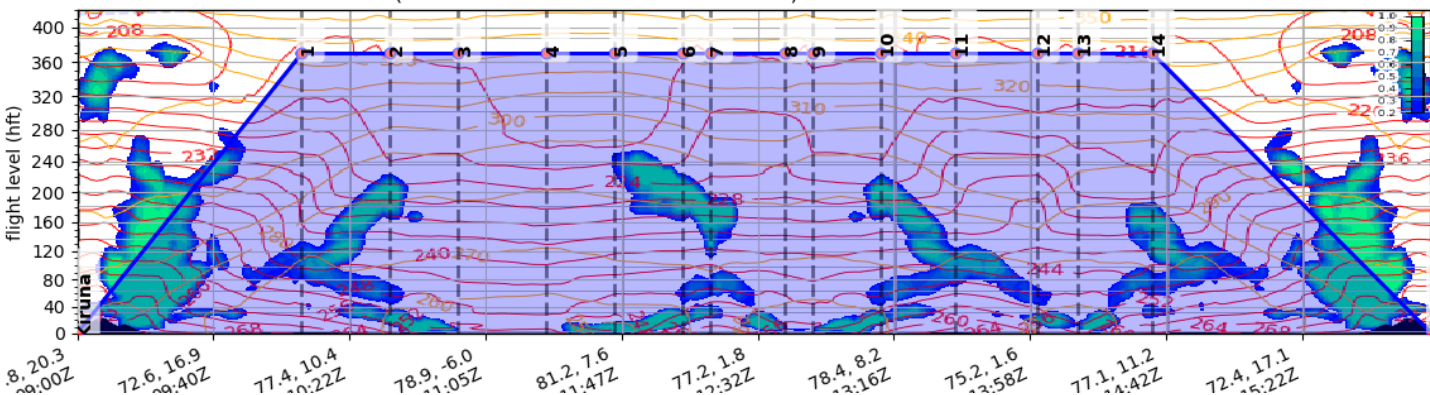

Maps:

Cloud Cover (0-1) and Mean Sea Level Pressure (hPa) (default)
 Valid: 2022-03-22T16:00:00Z (initialisation: 2022-03-21T00:00:00Z)

Cloud cover (0-1) vertical section
 Valid: 2022-03-22T12:00:00Z (initialisation: 2022-03-20T00:00:00Z)

Coordinates

	Location	Lat (+-90)	Lon (+-180)	Flightlevel	Pressure (hPa)	Leg dist. (km [nm])	Cum. dist. (km [nm])	Leg time	Cum. time	Time (UTC)
0	Kiruna	67,82	20,34	0	1.013,25	0 [0]	0 [0]	00:00:00	00:00:00	2021-03-22 08:00:42
1		74,33	16,17	0	1.013,25	741 [400]	741 [400]	01:08:23	01:08:23	2021-03-22 09:09:06
2		78,83	7	370	216,63	554 [299]	1295 [699]	00:40:19	01:48:43	2021-03-22 09:49:26
3		77,33	-7,33	370	216,63	369 [199]	1665 [899]	00:26:52	02:15:36	2021-03-22 10:16:18
4		81,17	-12,17	370	216,63	439 [237]	2104 [1136]	00:31:58	02:47:34	2021-03-22 10:48:16
5		81,5	7,67	370	216,63	334 [180]	2438 [1316]	00:24:19	03:11:54	2021-03-22 11:12:36
6		78,83	7	370	216,63	298 [160]	2736 [1477]	00:21:41	03:33:35	2021-03-22 11:34:17
7		77,67	10	370	216,63	146 [79]	2883 [1557]	00:10:41	03:44:17	2021-03-22 11:44:59
8		76,33	-4,17	370	216,63	384 [207]	3268 [1764]	00:27:59	04:12:16	2021-03-22 12:12:58
9		77,33	-7,33	370	216,63	137 [74]	3405 [1838]	00:10:00	04:22:17	2021-03-22 12:22:59
10		78,83	7	370	216,63	369 [199]	3774 [2038]	00:26:52	04:49:10	2021-03-22 12:49:52
11		76,33	13,17	370	216,63	315 [170]	4090 [2208]	00:22:58	05:12:08	2021-03-22 13:12:50
12		75	-0,5	370	216,63	404 [218]	4495 [2427]	00:29:28	05:41:36	2021-03-22 13:42:18
13		76,33	-4,17	370	216,63	180 [97]	4675 [2524]	00:13:06	05:54:42	2021-03-22 13:55:24
14		77,67	10	370	216,63	384 [207]	5060 [2732]	00:27:59	06:22:41	2021-03-22 14:23:23
15		74,33	16,17	0	1.013,25	407 [219]	5467 [2952]	00:37:33	07:00:14	2021-03-22 15:00:56
16	Kiruna	67,82	20,34	0	1.013,25	741 [400]	6208 [3352]	01:08:23	08:08:38	2021-03-22 16:09:20