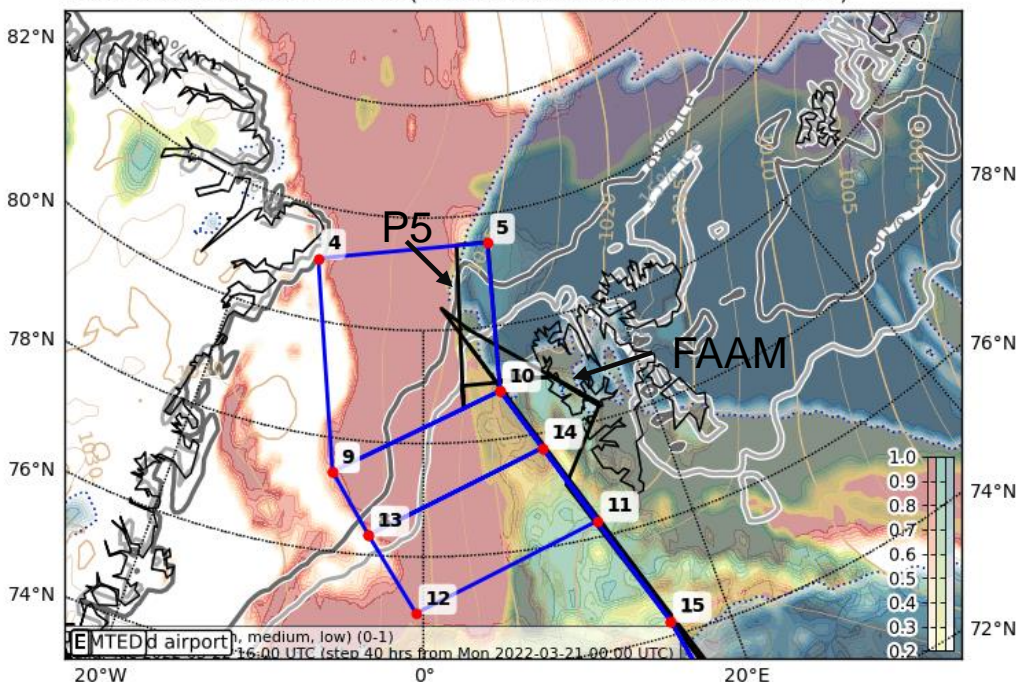

Flight Plan:

Tuesday, 22 March

HALO

Take Off: 08:00 UTC
 Duration: 8 Hours, 07 min
 Plus curves

Pilots: ???
 ???
 Technician: ???

Crew:

Mission PI	Henning Dorff
WALES	Manuel Gutleben
HAMP	Maximilian Ringel
SMART/VELOX	Benjamin Kirbus
specMACS	Anna Weber
Dropsondes	Sebastian Schmidt
Camera	Vera Schemann
Ground PI	Andre Ehrlich

Maps:

Cloud Cover (0-1) and Mean Sea Level Pressure (hPa) (default)
 Valid: 2022-03-22T16:00:00Z (initialisation: 2022-03-21T00:00:00Z)

Cloud cover (0-1) vertical section
 Valid: 2022-03-22T12:00:00Z (initialisation: 2022-03-20T00:00:00Z)