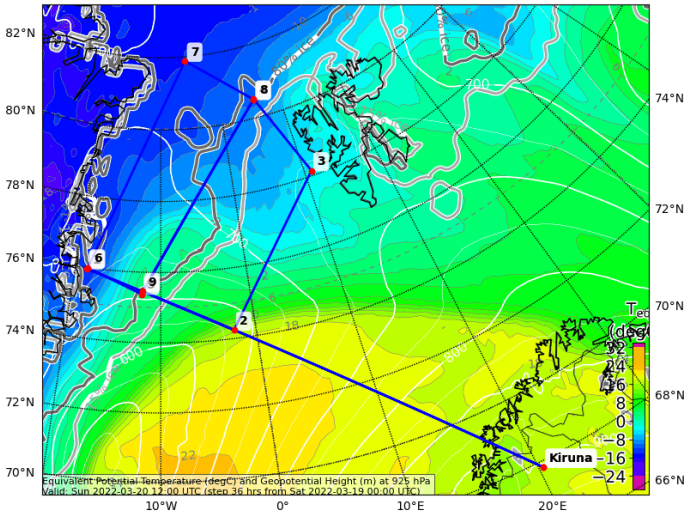

Flight Plan:

Sunday, 20 March

HALO

Take Off: 09:00 Local Time
 Duration: ???
 Plus curves

Pilots: Michael Grossrubatscher
 Marc Puskeiler
 Technician: Sebastian Gerstner

Crew:

Mission PI
 WALES
 HAMP
 SMART/VELOX
 specMACS
 Dropsondes
 Camera
 Ground PI

Manfred Wendisch
 Manuel Gutleben
 Lutz Hirsch
 Michael Schäfer
 Anna Weber
 Max Ringel
 Sebastian Schmidt
 Benjamin Kirbus

Maps:

Temperature, Equivalent Potential (degC) and Geopotential Height (m) at 925.0 (hPa)
 Valid: 2022-03-20T12:00:00Z (initialisation: 2022-03-19T00:00:00Z)

Cloud Cover (0-1) and Mean Sea Level Pressure (hPa) (TOT)
 Valid: 2022-03-20T12:00:00Z (initialisation: 2022-03-19T00:00:00Z)

IWV (kg/m²)
 Valid: 2022-03-20T12:00:00Z (initialisation: 2022-03-19T00:00:00Z)

IVT (kg m⁻¹ s⁻¹) and Mean Sea Level Pressure (hPa)
 Valid: 2022-03-20T12:00:00Z (initialisation: 2022-03-19T00:00:00Z)

Coordinates

Location	Lat (+-90)	Lon (+-180)	Flightlevel	Pressure (hPa)	Leg dist. (km [nm])	Cum. dist. (km [nm])	Leg time	Cum. time	Time (UTC)
0 Kiruna	67,82	20,34	0	1.013,25	0 [0]	0 [0]	00:00:00	00:00:00	2022-03-19 08:00:58
1	75,96	-18,64	410	178,74	1582 [854]	1582 [854]	01:52:32	01:52:32	2022-03-19 09:53:31
2	74,24	-2,29	410	178,74	505 [272]	2087 [1127]	00:35:54	02:28:26	2022-03-19 10:29:25
3	78,14	10,95	410	178,74	557 [301]	2645 [1428]	00:39:40	03:08:07	2022-03-19 11:09:06
4	80,52	5,83	410	178,74	285 [154]	2931 [1582]	00:20:19	03:28:27	2022-03-19 11:29:26
5	75,38	-12,15	410	178,74	704 [380]	3636 [1963]	00:50:06	04:18:33	2022-03-19 12:19:32
6	75,99	-18,54	410	178,74	189 [102]	3825 [2065]	00:13:28	04:32:02	2022-03-19 12:33:01
7	81,88	-5,24	410	178,74	712 [384]	4538 [2450]	00:50:39	05:22:41	2022-03-19 13:23:40
8	80,51	5,82	410	178,74	242 [131]	4780 [2581]	00:17:15	05:39:57	2022-03-19 13:40:56
9	75,46	-12,05	410	178,74	694 [374]	5475 [2956]	00:49:22	06:29:19	2022-03-19 14:30:18
10 Kiruna	67,82	20,34	0	1.013,25	1392 [751]	6867 [3708]	01:39:01	08:08:21	2022-03-19 16:09:20