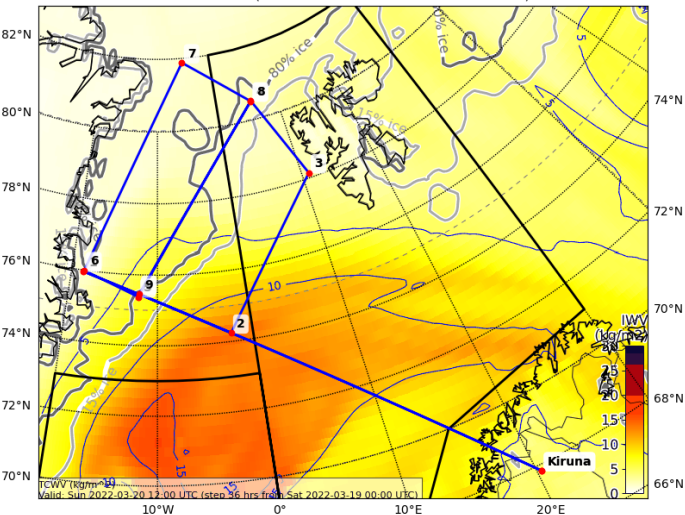

Manfred Wendisch
 Manuel Gutleben
 Lutz Hirsch
 Michael Schäfer
 Anna Weber
 Max Ringel
 Sebastian Schmidt
 Benjamin Kirbus

Maps:

Temperature, Equivalent Potential (degC) and Geopotential Height (m) at 925.0 (hPa)
 Valid: 2022-03-20T12:00:00Z (initialisation: 2022-03-19T00:00:00Z)

Cloud Cover (0-1) and Mean Sea Level Pressure (hPa) (TOT)
 Valid: 2022-03-20T12:00:00Z (initialisation: 2022-03-19T00:00:00Z)

IWV (kg/m²)
 Valid: 2022-03-20T12:00:00Z (initialisation: 2022-03-19T00:00:00Z)

IVT (kg m⁻¹ s⁻¹) and Mean Sea Level Pressure (hPa)
 Valid: 2022-03-20T12:00:00Z (initialisation: 2022-03-19T00:00:00Z)

Coordinates

Location	Lat (+-90)	Lon (+-180)	Flightlevel	Pressure (hPa)	Leg dist. (km [nm])	Cum. dist. (km [nm])	Leg time	Cum. time	Time (UTC)
0 Kiruna	67,82	20,34	0	1.013,25	0 [0]	0 [0]	00:00:00	00:00:00	2022-03-19 08:00:58
1	75,96	-18,64	410	178,74	1582 [854]	1582 [854]	01:52:32	01:52:32	2022-03-19 09:53:31
2	74,24	-2,29	410	178,74	505 [272]	2087 [1127]	00:35:54	02:28:26	2022-03-19 10:29:25
3	78,14	10,95	410	178,74	557 [301]	2645 [1428]	00:39:40	03:08:07	2022-03-19 11:09:06
4	80,52	5,83	410	178,74	285 [154]	2931 [1582]	00:20:19	03:28:27	2022-03-19 11:29:26
5	75,38	-12,15	410	178,74	704 [380]	3636 [1963]	00:50:06	04:18:33	2022-03-19 12:19:32
6	75,99	-18,54	410	178,74	189 [102]	3825 [2065]	00:13:28	04:32:02	2022-03-19 12:33:01
7	81,88	-5,24	410	178,74	712 [384]	4538 [2450]	00:50:39	05:22:41	2022-03-19 13:23:40
8	80,51	5,82	410	178,74	242 [131]	4780 [2581]	00:17:15	05:39:57	2022-03-19 13:40:56
9	75,46	-12,05	410	178,74	694 [374]	5475 [2956]	00:49:22	06:29:19	2022-03-19 14:30:18
10 Kiruna	67,82	20,34	0	1.013,25	1392 [751]	6867 [3708]	01:39:01	08:08:21	2022-03-19 16:09:20