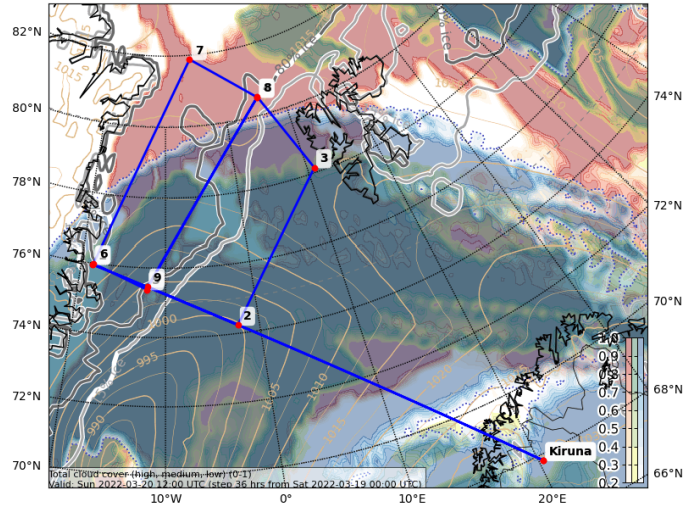

Cloud Cover (0-1) and Mean Sea Level Pressure (hPa) (TOT)
Valid: 2022-03-20T12:00:00Z (initialisation: 2022-03-19T00:00:00Z)