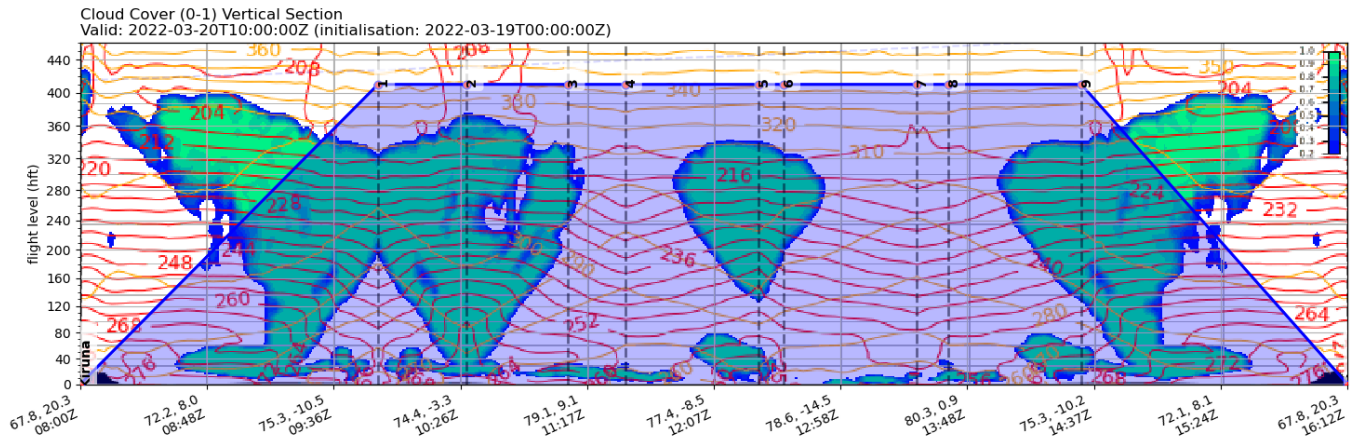

Manfred Wendisch
 Manuel Gutleben
 Lutz Hirsch
 Michael Schäfer
 Anna Weber
 Max Ringel
 Sebastian Schmidt
 Benjamin Kirbus

Maps:

Temperature, Equivalent Potential (degC) and Geopotential Height (m) at 925.0 (hPa)
 Valid: 2022-03-20T12:00:00Z (initialisation: 2022-03-19T00:00:00Z)

Cloud Cover (0-1) and Mean Sea Level Pressure (hPa) (TOT)
 Valid: 2022-03-20T12:00:00Z (initialisation: 2022-03-19T00:00:00Z)

IWV (kg/m²)
 Valid: 2022-03-20T12:00:00Z (initialisation: 2022-03-19T00:00:00Z)

IVT (kg m⁻¹ s⁻¹) and Mean Sea Level Pressure (hPa)
 Valid: 2022-03-20T12:00:00Z (initialisation: 2022-03-19T00:00:00Z)

Coordinates

Location	Lat (+-90)	Lon (+-180)	Flightlevel	Pressure (hPa)	Leg dist. (km [nm])	Cum. dist. (km [nm])	Leg time	Cum. time	Time (UTC)
0 Kiruna	67,82	20,34	0	1.013,25	0 [0]	0 [0]	00:00:00	00:00:00	2022-03-19 08:00:58
1	75,96	-18,64	410	178,74	1582 [854]	1582 [854]	01:52:32	01:52:32	2022-03-19 09:53:31
2	74,24	-2,29	410	178,74	505 [272]	2087 [1127]	00:35:54	02:28:26	2022-03-19 10:29:25
3	78,14	10,95	410	178,74	557 [301]	2645 [1428]	00:39:40	03:08:07	2022-03-19 11:09:06
4	80,52	5,83	410	178,74	285 [154]	2931 [1582]	00:20:19	03:28:27	2022-03-19 11:29:26
5	75,38	-12,15	410	178,74	704 [380]	3636 [1963]	00:50:06	04:18:33	2022-03-19 12:19:32
6	75,99	-18,54	410	178,74	189 [102]	3825 [2065]	00:13:28	04:32:02	2022-03-19 12:33:01
7	81,88	-5,24	410	178,74	712 [384]	4538 [2450]	00:50:39	05:22:41	2022-03-19 13:23:40
8	80,51	5,82	410	178,74	242 [131]	4780 [2581]	00:17:15	05:39:57	2022-03-19 13:40:56
9	75,46	-12,05	410	178,74	694 [374]	5475 [2956]	00:49:22	06:29:19	2022-03-19 14:30:18
10 Kiruna	67,82	20,34	0	1.013,25	1392 [751]	6867 [3708]	01:39:01	08:08:21	2022-03-19 16:09:20