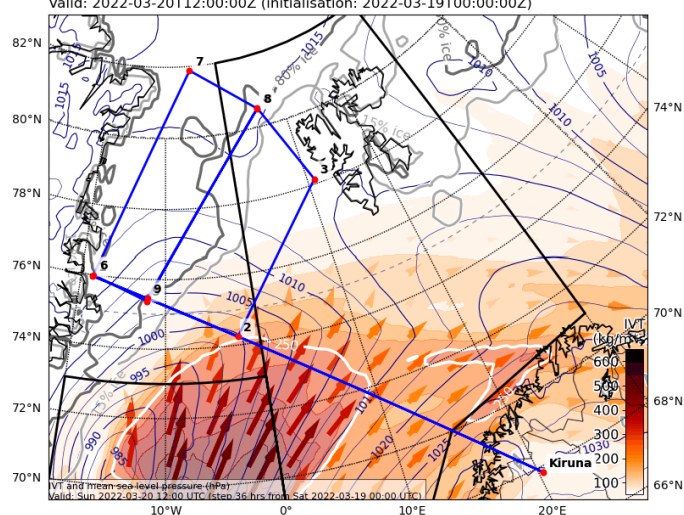

Manfred Wendisch
 Manuel Gutleben
 Lutz Hirsch
 Michael Schäfer
 Anna Weber
 Max Ringel
 Sebastian Schmidt
 Benjamin Kirbus

Maps:

Temperature, Equivalent Potential (degC) and Geopotential Height (m) at 925.0 (hPa)
 Valid: 2022-03-20T12:00:00Z (initialisation: 2022-03-19T00:00:00Z)

Cloud Cover (0-1) and Mean Sea Level Pressure (hPa) (TOT)
 Valid: 2022-03-20T12:00:00Z (initialisation: 2022-03-19T00:00:00Z)

IWV (kg/m²)
 Valid: 2022-03-20T12:00:00Z (initialisation: 2022-03-19T00:00:00Z)

IVT (kg m⁻¹ s⁻¹) and Mean Sea Level Pressure (hPa)
 Valid: 2022-03-20T12:00:00Z (initialisation: 2022-03-19T00:00:00Z)

Coordinates

Location	Lat (+-90)	Lon (+-180)	Flightlevel	Pressure (hPa)	Leg dist. (km [nm])	Cum. dist. (km [nm])	Leg time	Cum. time	Time (UTC)
0 Kiruna	67,82	20,34	0	1.013,25	0 [0]	0 [0]	00:00:00	00:00:00	2022-03-19 08:00:58
1	75,96	-18,64	410	178,74	1582 [854]	1582 [854]	01:52:32	01:52:32	2022-03-19 09:53:31
2	74,24	-2,29	410	178,74	505 [272]	2087 [1127]	00:35:54	02:28:26	2022-03-19 10:29:25
3	78,14	10,95	410	178,74	557 [301]	2645 [1428]	00:39:40	03:08:07	2022-03-19 11:09:06
4	80,52	5,83	410	178,74	285 [154]	2931 [1582]	00:20:19	03:28:27	2022-03-19 11:29:26
5	75,38	-12,15	410	178,74	704 [380]	3636 [1963]	00:50:06	04:18:33	2022-03-19 12:19:32
6	75,99	-18,54	410	178,74	189 [102]	3825 [2065]	00:13:28	04:32:02	2022-03-19 12:33:01
7	81,88	-5,24	410	178,74	712 [384]	4538 [2450]	00:50:39	05:22:41	2022-03-19 13:23:40
8	80,51	5,82	410	178,74	242 [131]	4780 [2581]	00:17:15	05:39:57	2022-03-19 13:40:56
9	75,46	-12,05	410	178,74	694 [374]	5475 [2956]	00:49:22	06:29:19	2022-03-19 14:30:18
10 Kiruna	67,82	20,34	0	1.013,25	1392 [751]	6867 [3708]	01:39:01	08:08:21	2022-03-19 16:09:20