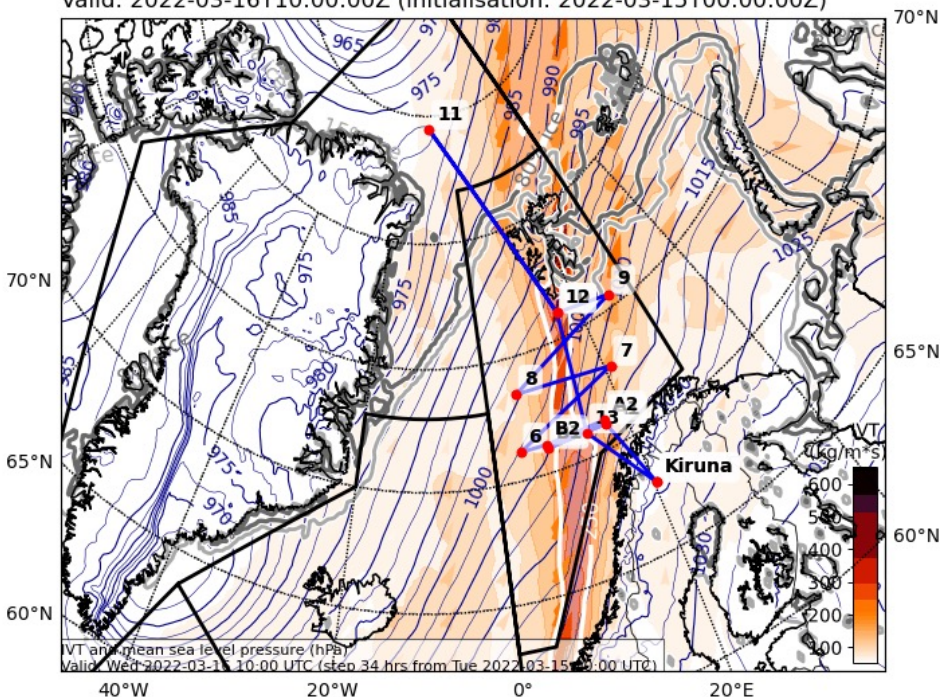

Flight Plan: Wed, 16 March (final)

HALO

Take Off: 10:00 Local Time
 Duration: 7 Hours, 54 min
 Plus curves

Pilots: Michael Grossrubatscher
 Marc Puskeiler
 Technician: Thomas Leder

Crew:

Mission PI	Florian Ewald
WALES	Georgios Dekoutsidis
HAMP	Clémantyne Aubry
SMART/VELOX	Johannes Röttenbacher
specMACS	Veronika Pörtge
Dropsondes	Sebastian Schmidt
Camera	Davide Ori
Ground PI	Andre Ehrlich

Maps:

IVT (kg m⁻¹ s⁻¹) and Mean Sea Level Pressure (hPa)
 Valid: 2022-03-16T10:00:00Z (initialisation: 2022-03-15T00:00:00Z)

Cloud Cover (0-1) Vertical Section
 Valid: 2022-03-16T10:00:00Z (initialisation: 2022-03-15T00:00:00Z)

Dropsondes

D01	16.2°E, 71.2°N
D02	13.8°E, 71.2°N
D03	11.1°E, 71.2°N
D04	08.2°E, 71.2°N
D05	04.8°E, 71.2°N
D06	08.5°E, 71.9°N
D07	14.1°E, 72.4°N
D08	20.9°E, 73.0°N
D09	18.0°E, 73.0°N
D10	14.4°E, 73.4°N
D11	10.3°E, 73.5°N
D12	06.3°E, 73.5°N
D13	11.4°E, 74.4°N
D14	16.5°E, 74.9°N
D15	22.2°E, 75.3°N
D16	25.7°E, 75.6°N
D17	21.0°E, 75.6°N
DS18	16.5°E, 76.1°N
DS19	09.6°E, 80.0°N
DS20	14.8°E, 75.2°N