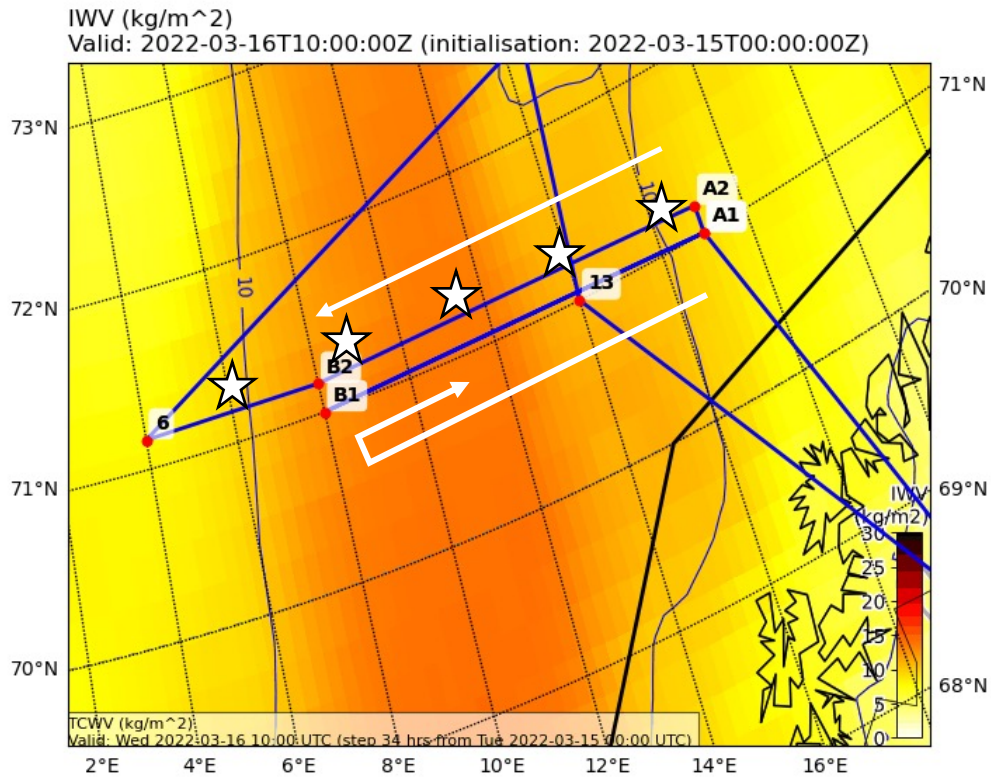

Maps:

IVT (kg m⁻¹ s⁻¹) and Mean Sea Level Pressure (hPa)
 Valid: 2022-03-16T10:00:00Z (initialisation: 2022-03-15T00:00:00Z)

Cloud Cover (0-1) Vertical Section
 Valid: 2022-03-16T10:00:00Z (initialisation: 2022-03-15T00:00:00Z)

Common flight leg: A1 → B1 → A1 → A2 → B2
Remote sensing Dropsondes

Coordinates

	Location	Lat (+-90)	Lon (+-180)	Flightlevel	Pressure (hPa)	Leg dist. (km [nm])	Cum. dist. (km [nm])	Leg time	Cum. time	Time (UTC)
0	Kiruna	67,83	20,33	0	1.013,25	0 [0]	0 [0]	00:00:00	00:00:00	2022-03-16 09:00:12
1	A1	71	17	410	178,74	377 [204]	377 [204]	00:26:52	00:26:52	2022-03-16 09:27:04
2	B1	71	8	410	178,74	326 [176]	704 [380]	00:23:14	00:50:06	2022-03-16 09:50:19
3	A1	71	17	410	178,74	326 [176]	1031 [557]	00:23:14	01:13:21	2022-03-16 10:13:34
4	A2	71,17	17	410	178,74	16 [9]	1048 [566]	00:01:11	01:14:32	2022-03-16 10:14:45
5	B2	71,17	8	410	178,74	324 [175]	1372 [741]	00:23:03	01:37:36	2022-03-16 10:37:49
6		71,17	4	410	178,74	144 [77]	1516 [819]	00:10:15	01:47:52	2022-03-16 10:48:04
7		73	21	410	178,74	614 [331]	2131 [1150]	00:43:41	02:31:33	2022-03-16 11:31:46
8		73,5	5	410	178,74	516 [278]	2647 [1429]	00:36:42	03:08:16	2022-03-16 12:08:29
9		75,5	26	410	178,74	660 [356]	3308 [1786]	00:47:00	03:55:17	2022-03-16 12:55:29
10		76	16	410	178,74	280 [151]	3588 [1937]	00:19:55	04:15:12	2022-03-16 13:15:24
11		84,5	-9	410	178,74	1038 [560]	4627 [2498]	01:13:52	05:29:05	2022-03-16 14:29:17
12		76	16	410	178,74	1038 [560]	5666 [3059]	01:13:52	06:42:57	2022-03-16 15:43:10
13		71	14	410	178,74	561 [303]	6228 [3363]	00:39:55	07:22:53	2022-03-16 16:23:06
14	Kiruna	67,83	20,33	0	1.013,25	431 [232]	6659 [3596]	00:30:40	07:53:34	2022-03-16 16:53:47