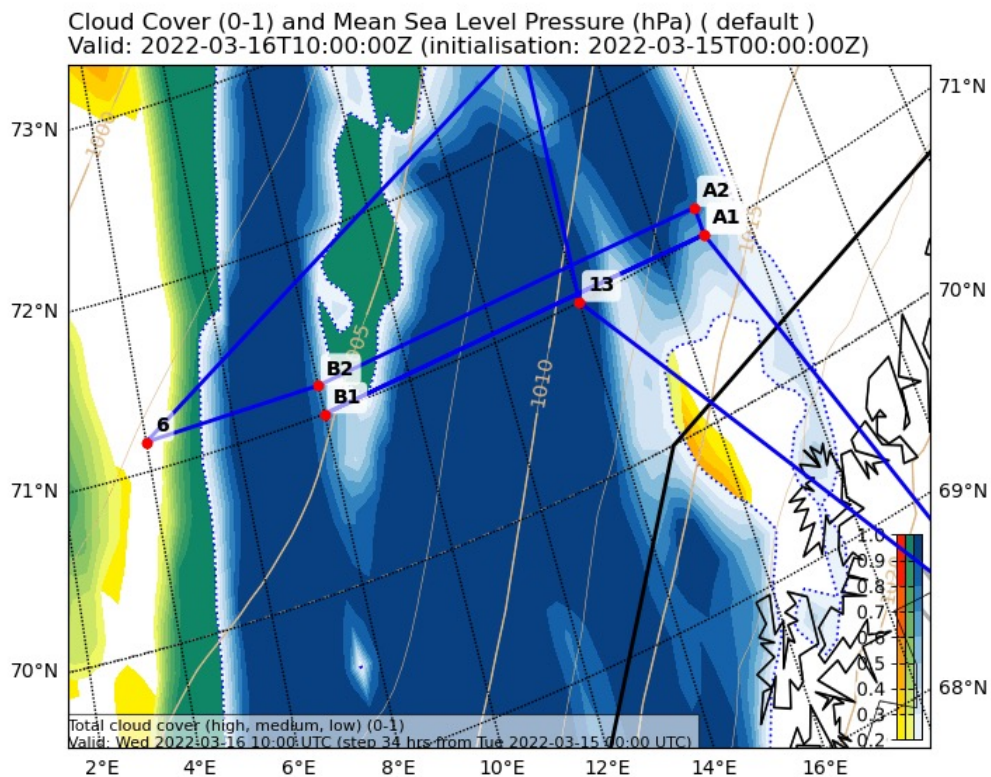

Maps:

IVT (kg m⁻¹ s⁻¹) and Mean Sea Level Pressure (hPa)
 Valid: 2022-03-16T10:00:00Z (initialisation: 2022-03-15T00:00:00Z)

Cloud Cover (0-1) Vertical Section
 Valid: 2022-03-16T10:00:00Z (initialisation: 2022-03-15T00:00:00Z)

Common flight leg: A1 → B1 → A1 → A2 → B2
Remote sensing Dropsondes

Coordinates

	Location	Lat (+-90)	Lon (+-180)	Flightlevel	Pressure (hPa)	Leg dist. (km [nm])	Cum. dist. (km [nm])	Leg time	Cum. time	Time (UTC)
0	Kiruna	67,83	20,33	0	1.013,25	0 [0]	0 [0]	00:00:00	00:00:00	2022-03-16 09:00:12
1	A1	71	17	410	178,74	377 [204]	377 [204]	00:26:52	00:26:52	2022-03-16 09:27:04
2	B1	71	8	410	178,74	326 [176]	704 [380]	00:23:14	00:50:06	2022-03-16 09:50:19
3	A1	71	17	410	178,74	326 [176]	1031 [557]	00:23:14	01:13:21	2022-03-16 10:13:34
4	A2	71,17	17	410	178,74	16 [9]	1048 [566]	00:01:11	01:14:32	2022-03-16 10:14:45
5	B2	71,17	8	410	178,74	324 [175]	1372 [741]	00:23:03	01:37:36	2022-03-16 10:37:49
6		71,17	4	410	178,74	144 [77]	1516 [819]	00:10:15	01:47:52	2022-03-16 10:48:04
7		73	21	410	178,74	614 [331]	2131 [1150]	00:43:41	02:31:33	2022-03-16 11:31:46
8		73,5	5	410	178,74	516 [278]	2647 [1429]	00:36:42	03:08:16	2022-03-16 12:08:29
9		75,5	26	410	178,74	660 [356]	3308 [1786]	00:47:00	03:55:17	2022-03-16 12:55:29
10		76	16	410	178,74	280 [151]	3588 [1937]	00:19:55	04:15:12	2022-03-16 13:15:24
11		84,5	-9	410	178,74	1038 [560]	4627 [2498]	01:13:52	05:29:05	2022-03-16 14:29:17
12		76	16	410	178,74	1038 [560]	5666 [3059]	01:13:52	06:42:57	2022-03-16 15:43:10
13		71	14	410	178,74	561 [303]	6228 [3363]	00:39:55	07:22:53	2022-03-16 16:23:06
14	Kiruna	67,83	20,33	0	1.013,25	431 [232]	6659 [3596]	00:30:40	07:53:34	2022-03-16 16:53:47