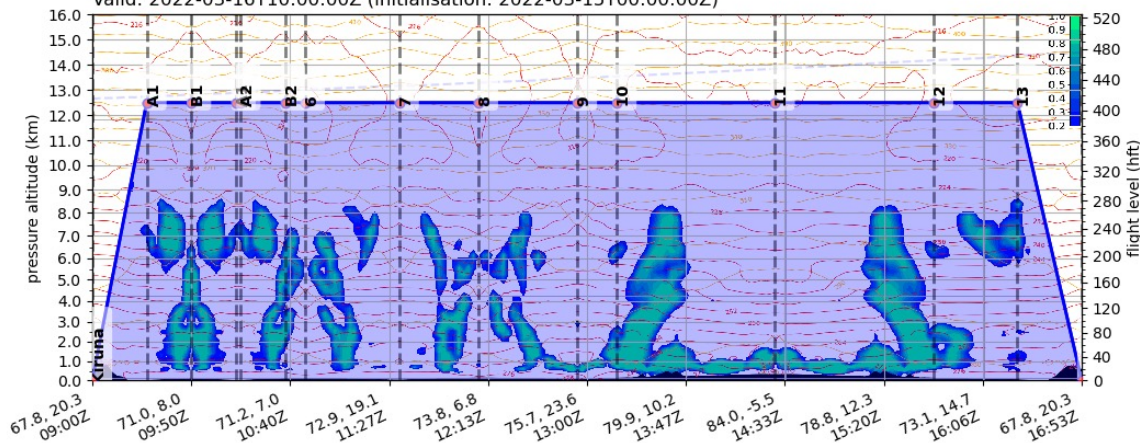

Maps:

IVT (kg m⁻¹ s⁻¹) and Mean Sea Level Pressure (hPa)
 Valid: 2022-03-16T10:00:00Z (initialisation: 2022-03-15T00:00:00Z)

Cloud Cover (0-1) Vertical Section
 Valid: 2022-03-16T10:00:00Z (initialisation: 2022-03-15T00:00:00Z)

Common flight leg: A1 → B1 → A1 → A2 → B2
Remote sensing Dropsondes

Coordinates

	Location	Lat (+-90)	Lon (+-180)	Flightlevel	Pressure (hPa)	Leg dist. (km [nm])	Cum. dist. (km [nm])	Leg time	Cum. time	Time (UTC)
0	Kiruna	67,83	20,33	0	1.013,25	0 [0]	0 [0]	00:00:00	00:00:00	2022-03-16 09:00:12
1	A1	71	17	410	178,74	377 [204]	377 [204]	00:26:52	00:26:52	2022-03-16 09:27:04
2	B1	71	8	410	178,74	326 [176]	704 [380]	00:23:14	00:50:06	2022-03-16 09:50:19
3	A1	71	17	410	178,74	326 [176]	1031 [557]	00:23:14	01:13:21	2022-03-16 10:13:34
4	A2	71,17	17	410	178,74	16 [9]	1048 [566]	00:01:11	01:14:32	2022-03-16 10:14:45
5	B2	71,17	8	410	178,74	324 [175]	1372 [741]	00:23:03	01:37:36	2022-03-16 10:37:49
6		71,17	4	410	178,74	144 [77]	1516 [819]	00:10:15	01:47:52	2022-03-16 10:48:04
7		73	21	410	178,74	614 [331]	2131 [1150]	00:43:41	02:31:33	2022-03-16 11:31:46
8		73,5	5	410	178,74	516 [278]	2647 [1429]	00:36:42	03:08:16	2022-03-16 12:08:29
9		75,5	26	410	178,74	660 [356]	3308 [1786]	00:47:00	03:55:17	2022-03-16 12:55:29
10		76	16	410	178,74	280 [151]	3588 [1937]	00:19:55	04:15:12	2022-03-16 13:15:24
11		84,5	-9	410	178,74	1038 [560]	4627 [2498]	01:13:52	05:29:05	2022-03-16 14:29:17
12		76	16	410	178,74	1038 [560]	5666 [3059]	01:13:52	06:42:57	2022-03-16 15:43:10
13		71	14	410	178,74	561 [303]	6228 [3363]	00:39:55	07:22:53	2022-03-16 16:23:06
14	Kiruna	67,83	20,33	0	1.013,25	431 [232]	6659 [3596]	00:30:40	07:53:34	2022-03-16 16:53:47