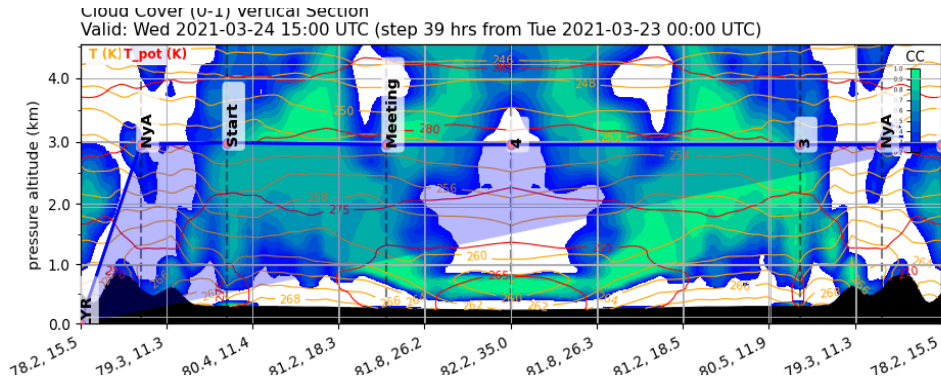

Flight plan Polar 5 for Wednesday 24 March 2022

Sea Ice Cover Fraction (0-1) (pseudocolor pl
Valid: Wed 2021-03-24 03:00 UTC (step 27 |

LYR → NyA	22 min
NyA → Start	29 min
START → Meet	55 min
Meet → 4	46 min
4 → Start	101 min
Start → NyA	29 min
NyA → LYR	22 min

Complete distance: 800 Nm, 160 Kn at 10.000 ft, 5 Hours flight time.

Waypoints

LYR	78° 15	15° 28.8
NyA	78° 55.8	11° 59.4
START	80° 10.8	9° 34.8
Meeting	81 31.8	22° 29.4
4	82° 10.8	35° 2.4
NyA		
LYR		

ECMWF