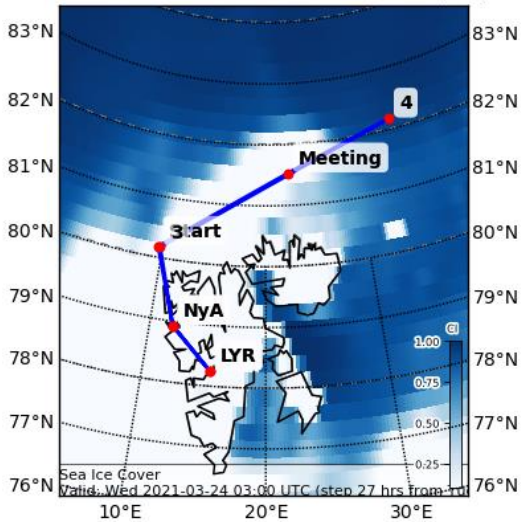

Flight plan Polar 5 for Wednesday 24 March 2022

Sea Ice Cover Fraction (0-1) (pseudocolor pl
Valid: Wed 2021-03-24 03:00 UTC (step 27 |

LYR → NyA	22 min
NyA → Start	29 min
START → Meet	55 min
Meet → 4	46 min
4 → Start	101 min
Start → NyA	29 min
NyA → LYR	22 min

Complete distance: 800 Nm, 160 Kn at 10.000 ft, 5 Hours flight time.

Waypoints

LYR	78° 15	15° 28.8
NyA	78° 55.8	11° 59.4
START	80° 10.8	9° 34.8
Meeting	81 31.8	22° 29.4
4	82° 10.8	35° 2.4
NyA		
LYR		

ECMWF