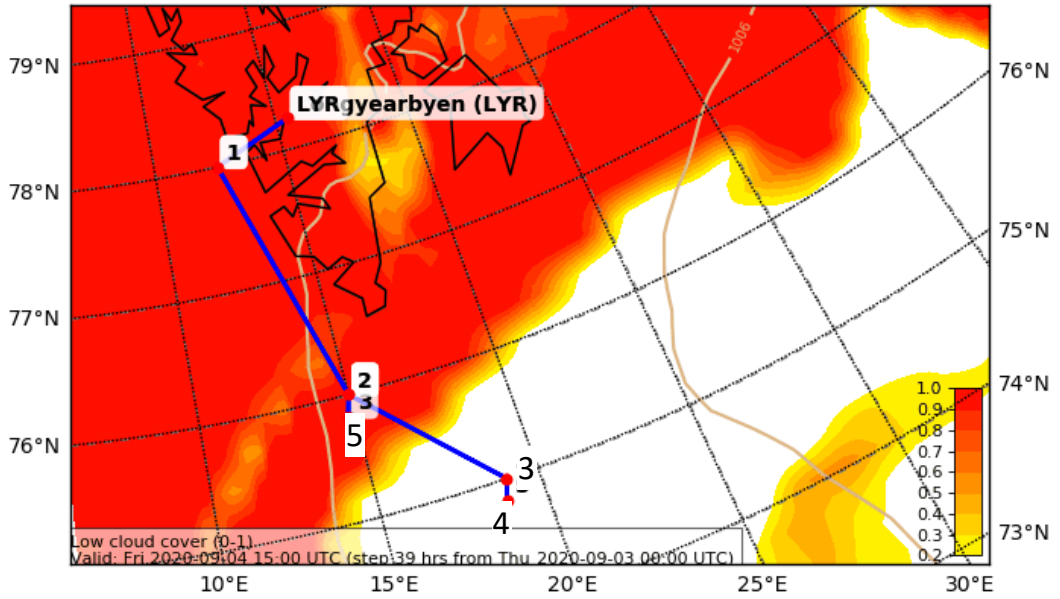

LYR	78° 14,7'	15° 28,9'
WP1	78° 00,0'	12° 24,0'
WP2	76° 00,0'	15° 00,0'
WP3	75° 00,0'	19° 00,0'
WP4	74° 50,4'	18° 47,4'
WP5	75° 51,6'	14° 48,0'

5 dropsondes

## Flight Plan

LYR – WP1	40 NM @ 160kn	15 min
WP1 – WP2 ascent to FL100	125 NM @ 160kn	47 min
WP2 – WP3 at FL100	85 NM @ 140kn	36 min
WP3 ↔ WP4 in 5 levels from top:	10 NM @ 120kn	60 min
WP3 – WP2 200-2000 ft	85 NM @ 140kn	36 min
WP2 ↔ WP5 in 5 levels from below	10 NM @ 120kn	60 min
WP2 - WP1	125 NM @ 160kn	47 min
WP1 – LYR	40 NM @ 160kn	15 min

**Total: 5 hours 20 min**

Cloud Cover (0-1) (Low Cloud Cover)  
 Valid: Fri 2020-09-04 15:00 UTC (step 39 hrs from Thu 2020-09-03 00:00 UTC)

PSG:77790000

Cloud Cover (0-1) Vertical Section  
 Valid: Fri 2020-09-04 15:00 UTC (step 39 hrs from Thu 2020-09-03 00:00 UTC)