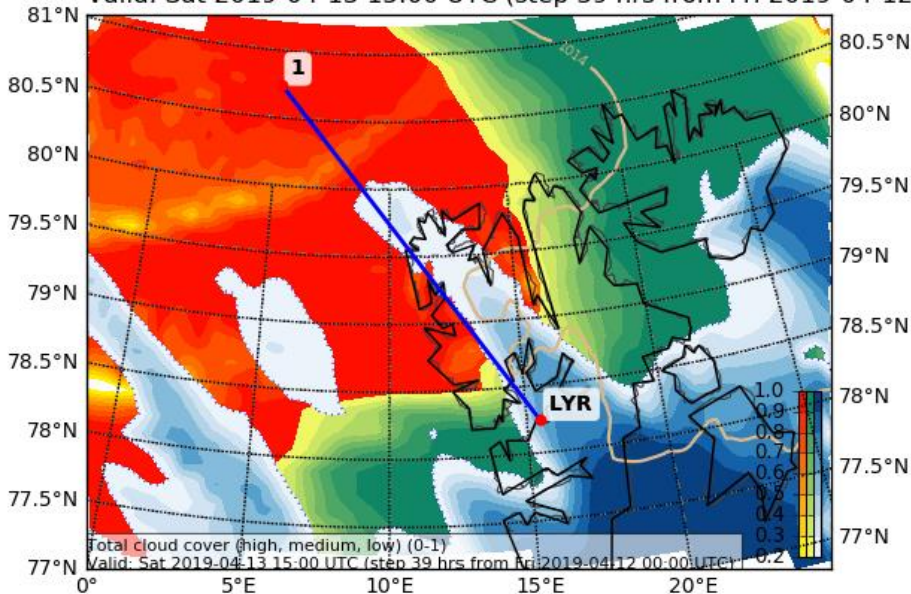

Waypoints: **W1:** 79° 45.00' N, 10° 00.00' E
W2: 80° 45.00' N, 5° 00.00' E
W3: 80° 10.00' N, 8° 00.00' E

No dropsone left

Flight Plan

LYR – W1 climb and stay at 10,000 ft: 110 NM @180kn	40 min
W1 – W2 at 10,000 ft: 80 NM @160kn	30 min
Temp down at W2 to 200 ft	10 min
Staircase @WP2: 5 legs 200ft – cloud top each 6 min @120kn	60 min
W2 – W3 Sawteeth 45 Nm @140kn	20 min
Staircase @WP3: 5 legs 200ft – cloud top each 6 min @120kn	60 min
Climb in direction to W2 to 10,000 ft and turn back	10 min
W3 – W1 at 10,000 ft: 35 NM @160kn	20 min
W1 – LYR climb and stay at 10,000 ft: 110 NM @180kn	40 min

Total:

4 hr 50 min

Cloud Cover (0-1) (Total Cloud Cover)

Valid: Sat 2019-04-13 15:00 UTC (step 39 hrs from Fri 2019-04-12 00:00 UTC)

EPSG:77790010

Cloud Cover (0-1) vertical section

Valid: Sat 2019-04-13 12:00 UTC (step 36 hrs from Fri 2019-04-12 00:00 UTC)

Cloud Cover (0-1) vertical section

Valid: Sat 2019-04-13 15:00 UTC (step 39 hrs from Fri 2019-04-12 00:00 UTC)