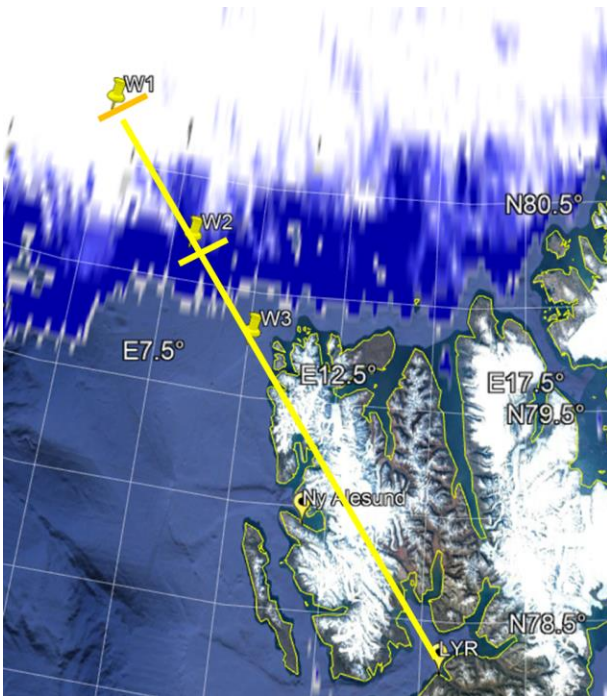

AFLUX Flight 2019 04 13

POLAR 5

Crew:	Mission PI	André Ehrlich	
	AWI	Cristina Sans Coll	Est. Take Off: 13:00 LT
	Eagle/Hawk	Elena Ruiz	
	MiRAC	Leif-Leonard Kliesch	Est. Duration: 5.0 Hours
	PMS	Manuel Moser	
	PMS	---	

Waypoints: **W1:** 79° 45.00' N, 10° 00.00' E
W2: 80° 45.00' N, 5° 00.00' E
W3: 80° 10.00' N, 8° 00.00' E

No dropsone left

Flight Plan

LYR – W1 climb and stay at 10,000 ft: 110 NM @180kn	40 min
W1 – W2 at 10,000 ft: 80 NM @160kn	30 min
Temp down at W2 to 200 ft	10 min
Staircase @WP2: 5 legs 200ft – cloud top each 6 min @120kn	60 min
W2 – W3 Sawteeth 45 Nm @140kn	20 min
Staircase @WP3: 5 legs 200ft – cloud top each 6 min @120kn	60 min
Climb in direction to W2 to 10,000 ft and turn back	10 min
W3 – W1 at 10,000 ft: 35 NM @160kn	20 min
W1 – LYR climb and stay at 10,000 ft: 110 NM @180kn	40 min

Total:

4 hr 50 min

Cloud Cover (0-1) (Total Cloud Cover)

Valid: Sat 2019-04-13 15:00 UTC (step 39 hrs from Fri 2019-04-12 00:00 UTC)

EPSG:77790010

Cloud Cover (0-1) vertical section

Valid: Sat 2019-04-13 12:00 UTC (step 36 hrs from Fri 2019-04-12 00:00 UTC)

Cloud Cover (0-1) vertical section

Valid: Sat 2019-04-13 15:00 UTC (step 39 hrs from Fri 2019-04-12 00:00 UTC)