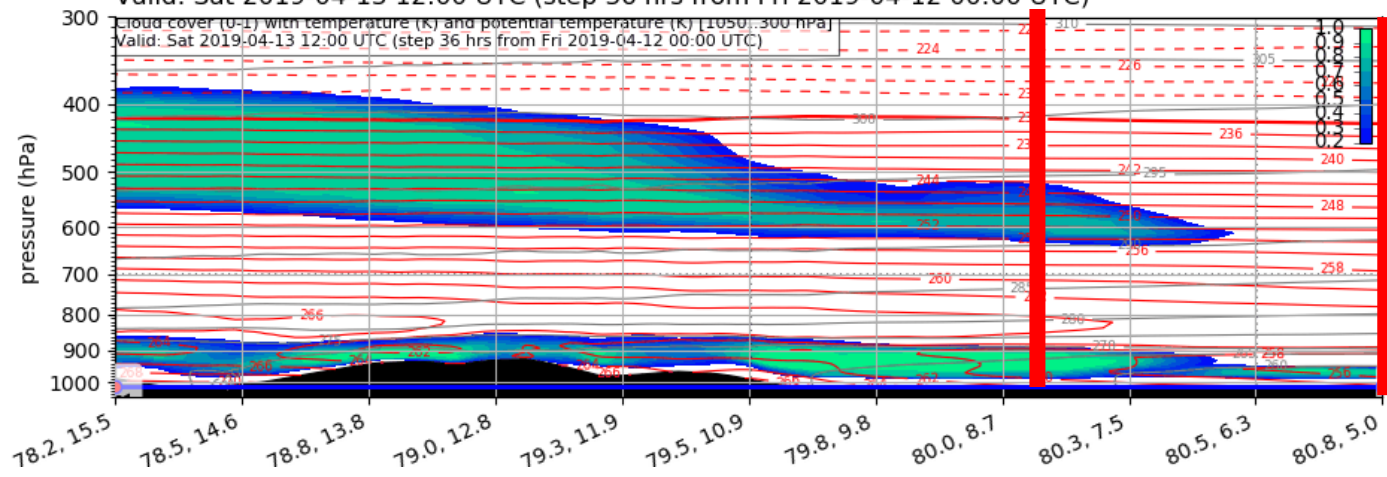

Waypoints: **W1:** 79° 45.00' N, 10° 00.00' E
W2: 80° 45.00' N, 5° 00.00' E
W3: 80° 10.00' N, 8° 00.00' E

No dropsone left

Flight Plan

LYR – W1 climb and stay at 10,000 ft: 110 NM @180kn	40 min
W1 – W2 at 10,000 ft: 80 NM @160kn	30 min
Temp down at W2 to 200 ft	10 min
Staircase @WP2: 5 legs 200ft – cloud top each 6 min @120kn	60 min
W2 – W3 Sawteeth 45 Nm @140kn	20 min
Staircase @WP3: 5 legs 200ft – cloud top each 6 min @120kn	60 min
Climb in direction to W2 to 10,000 ft and turn back	10 min
W3 – W1 at 10,000 ft: 35 NM @160kn	20 min
W1 – LYR climb and stay at 10,000 ft: 110 NM @180kn	40 min

Total:

4 hr 50 min

Cloud Cover (0-1) (Total Cloud Cover)

Valid: Sat 2019-04-13 15:00 UTC (step 39 hrs from Fri 2019-04-12 00:00 UTC)

EPSG:77790010

Cloud Cover (0-1) vertical section

Valid: Sat 2019-04-13 12:00 UTC (step 36 hrs from Fri 2019-04-12 00:00 UTC)

Cloud Cover (0-1) vertical section

Valid: Sat 2019-04-13 15:00 UTC (step 39 hrs from Fri 2019-04-12 00:00 UTC)