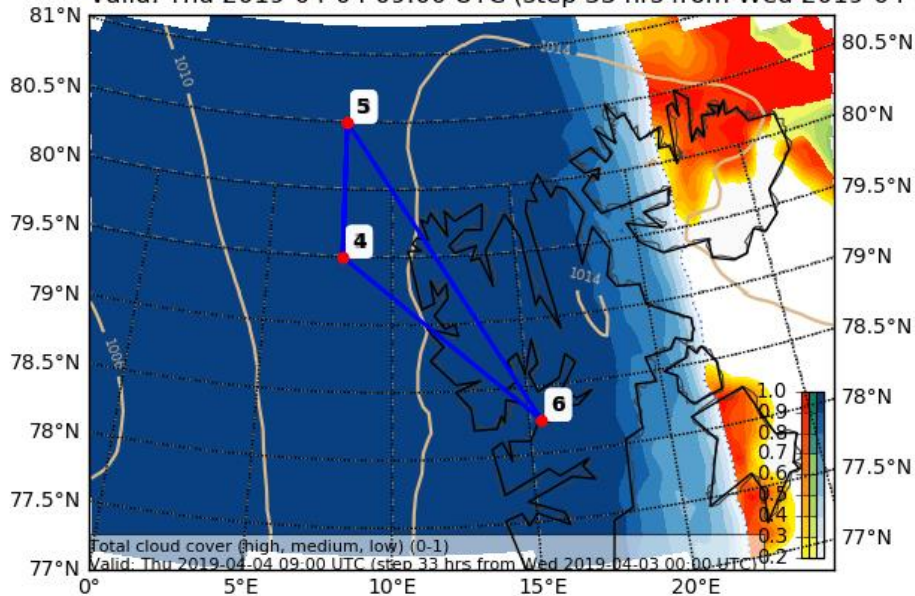

Waypoints: **W1:** 79° 30.00' N, 8° 00.00' E

W2: 80° 30.00' N, 8° 00.00' E

Dropsonde 1: 79° 30.00' N, 8° 00.00' E

Dropsonde 2: 80° 30.00' N, 8° 00.00' E

Flight Plan

LYR – W1 climb and stay at 10,000 ft: **115 NM @180kn** **45 min**

W1 – W2 at 10,000 ft: **60 NM @160kn** **25 min**

Temp down at W2 to 200 ft **10 min**

W2 – W1 at 200 ft: **60 NM @120kn** **30 min**

W1 – W2 Sawteeth 2x 60 Nm @140kn **30 min**

W2 – LYR climb and stay at 10,000 ft: **160 NM @180kn** **55 min**

Total: **3 hr 15 min**

Cloud Cover (0-1) (Total Cloud Cover)
Valid: Thu 2019-04-04 09:00 UTC (step 33 hrs from Wed 2019-04-03 00:00 UTC)

EPSG:77790010

Cloud Cover (0-1) (Low Cloud Cover)
Valid: Thu 2019-04-04 09:00 UTC (step 33 hrs from Wed 2019-04-03 00:00 UTC)

EPSG:77790010

Cloud Cover (0-1) vertical section
Valid: Thu 2019-04-04 09:00 UTC (step 33 hrs from Wed 2019-04-03 00:00 UTC)