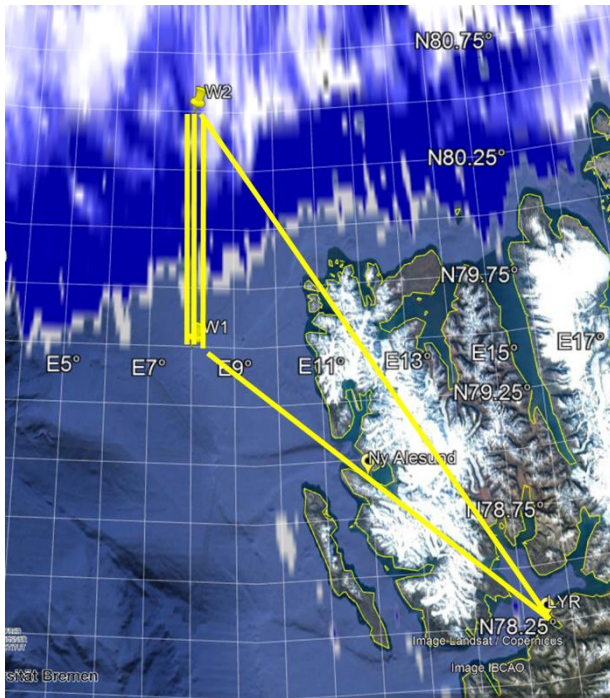

AFLUX Flight 2019 04 04

POLAR 5

Crew: Mission PI André Ehrlich
AWI Cristina Sans Coll
Eagle/Hawk Johannes Stapf
MiRAC Birte Kulla
PMS Regis Dupuy
PMS Guillaume Mioche

Est. Take Off: 10:00 LT

Est. Duration: 3.5 Hours

Waypoints: **W1:** 79° 30.00' N, 8° 00.00' E

W2: 80° 30.00' N, 8° 00.00' E

Dropsonde 1: 79° 30.00' N, 8° 00.00' E

Dropsonde 2: 80° 30.00' N, 8° 00.00' E

Flight Plan

LYR – W1 climb and stay at 10,000 ft: **115 NM @180kn** **45 min**