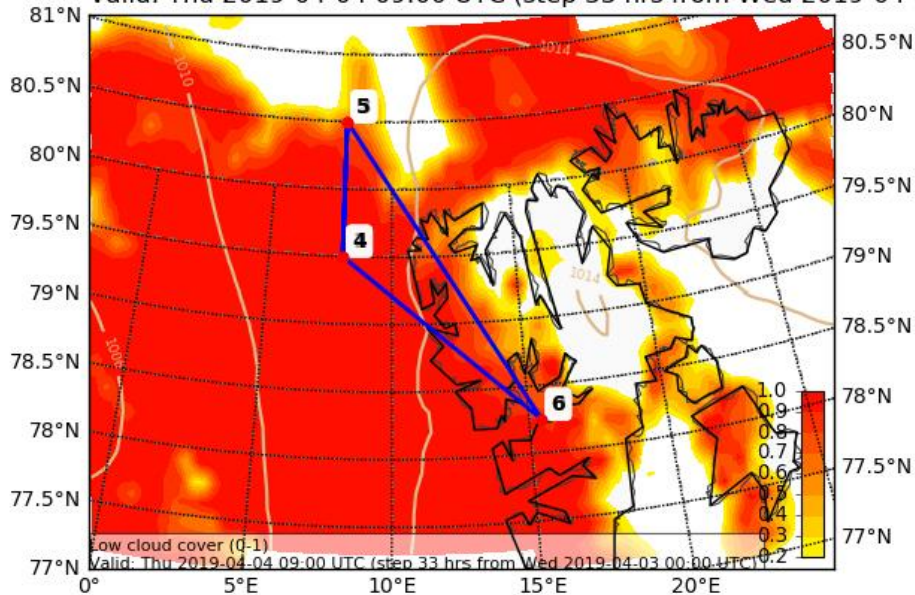

Waypoints: **W1:** 79° 30.00' N, 8° 00.00' E

W2: 80° 30.00' N, 8° 00.00' E

Dropsonde 1: 79° 30.00' N, 8° 00.00' E

Dropsonde 2: 80° 30.00' N, 8° 00.00' E

Flight Plan

LYR – W1 climb and stay at 10,000 ft: **115 NM @180kn** **45 min**

W1 – W2 at 10,000 ft: **60 NM @160kn** **25 min**

Temp down at W2 to 200 ft **10 min**

W2 – W1 at 200 ft: **60 NM @120kn** **30 min**

W1 – W2 Sawteeth 2x 60 Nm @140kn **30 min**

W2 – LYR climb and stay at 10,000 ft: **160 NM @180kn** **55 min**

Total: **3 hr 15 min**

Cloud Cover (0-1) (Total Cloud Cover)
Valid: Thu 2019-04-04 09:00 UTC (step 33 hrs from Wed 2019-04-03 00:00 UTC)

EPSG:77790010

Cloud Cover (0-1) (Low Cloud Cover)
Valid: Thu 2019-04-04 09:00 UTC (step 33 hrs from Wed 2019-04-03 00:00 UTC)

EPSG:77790010

Cloud Cover (0-1) vertical section
Valid: Thu 2019-04-04 09:00 UTC (step 33 hrs from Wed 2019-04-03 00:00 UTC)