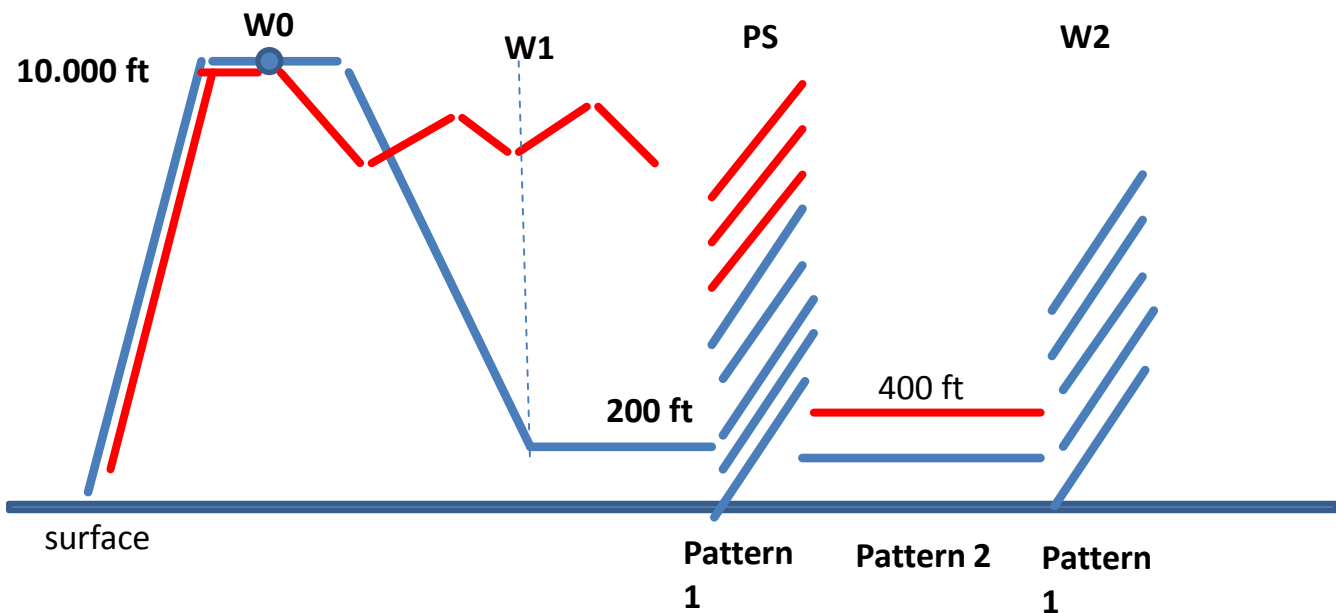

**Waypoints:**

LYR:	78° 14.816' N	15° 27.545, E
W0:	80° 0.242' N	13° 27.144' E
W1:	81° 1.056' N	11° 53.172' E
PS:	81° 54.000N	9° 54.000' E
W2:	81° 52.451'N	5° 44.294' E
W3:	79° 14.892' N	9°59.793' E

- Polar 5
- Polar 6

**Pattern 1**  
Right after take-off  
already during ascend,  
closely collocated to NA  
Same height

**Horizontal view**

**Pattern 2**

**Side view**