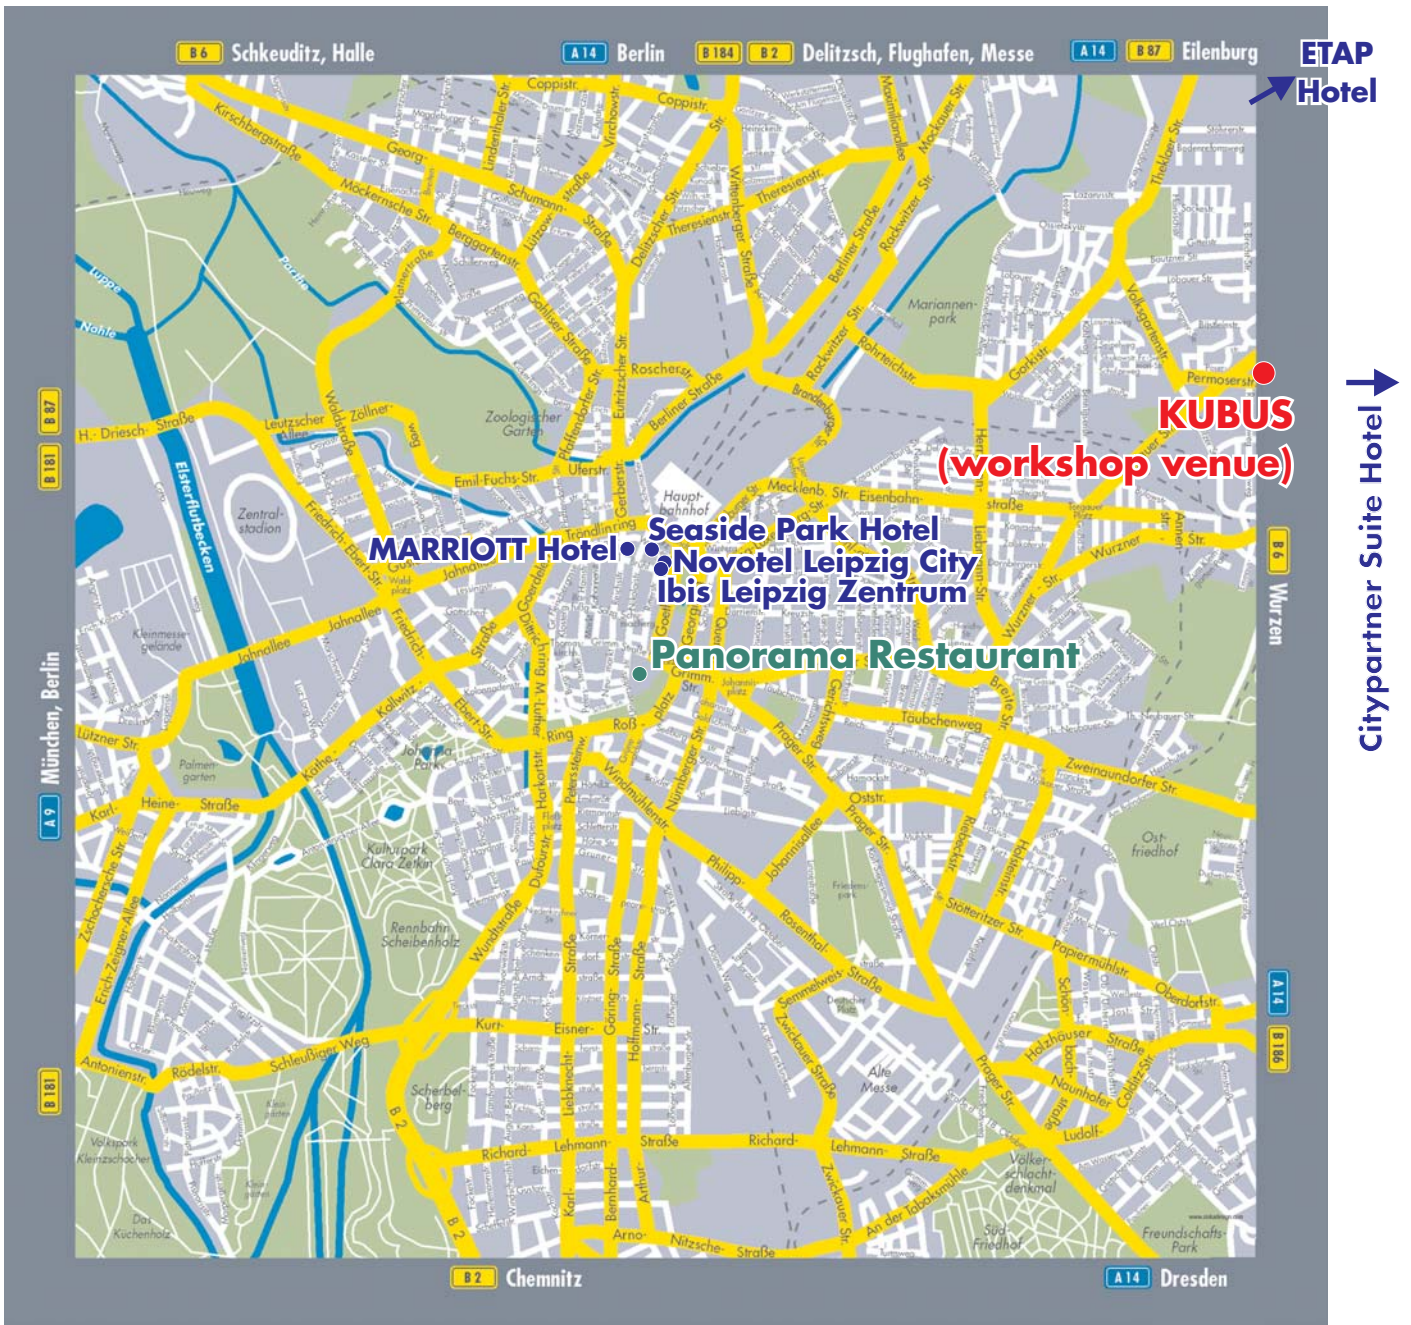

Map of Leipzig city center

Map of Leipzig