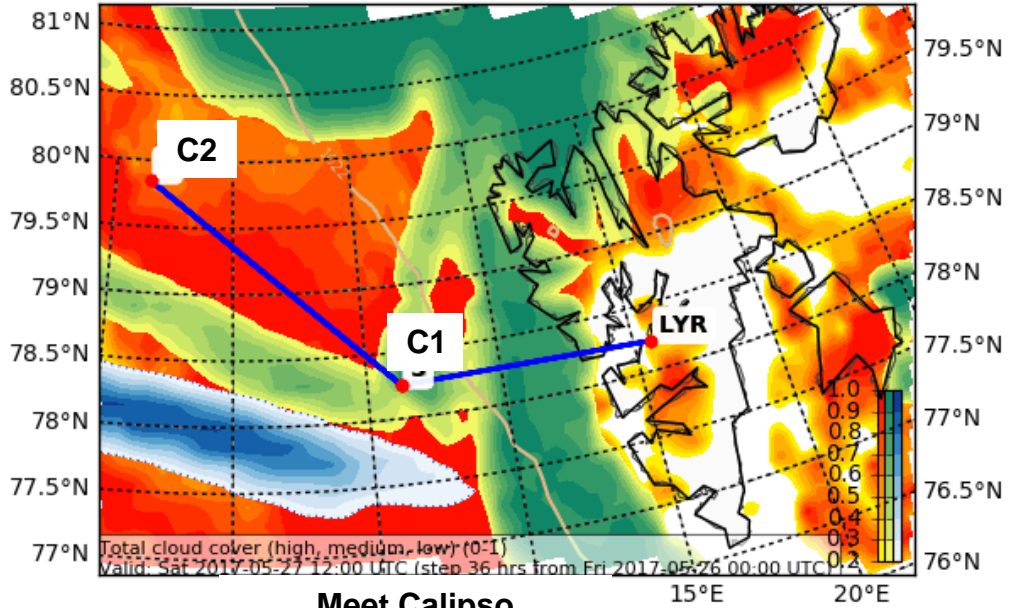

ACLOUD Flight 2017 05 27, Saturday II

**POLAR 5
Remote**

| | | | |
|-------|------------|--------------------|---------------------------|
| Crew: | Mission PI | Manfred Wendisch | |
| | AWI | Christoph Petersen | Est. Take Off: 15:10 LT |
| | SMART | Michael Schäfer | |
| | Eagle/Hawk | Evelyn Jäkel | Est. Duration: 3 h 30 min |
| | MiRAC | Tatiana Nomokonova | |
| | AMALi | Friedhelm Jansen | |

Waypoints: **LYR:** 78° 14.816' N, 15° 27.545' E
 C1: 78° 15.000' N, 6° 16.176' E
 C2: 79° 50.742' N, 3° 30.786' W

Flight Plan

| | | |
|---|---|-----------------------------|
| LYR – C1 climb and stay at 10,000 ft: | 115 NM @ 140kn | 45 min |
| C1 – C2 at 10,000 ft: | 147 NM @ 150kn | 60 min |
| C2 – C1 at 10,000 ft: | 147 NM @ 150kn | 60 min |
| Release three drop sondes at C2, Satelite meeting, and C1 Meet satellite at: | 79° 4.044' N, 1° 47.434' E 12:27:00 LT | |
| C1 – LYR | 115 NM @ 150kn | 45 min |
| | Total: | 519 NM 3 h 30 min |

Cloud Cover (0-1) (Total Cloud Cover)

Valid: Sat 2017-05-27 12:00 UTC (step 36 hrs from Fri 2017-05-2

Meet Calipso

12:27:00

Valid: S