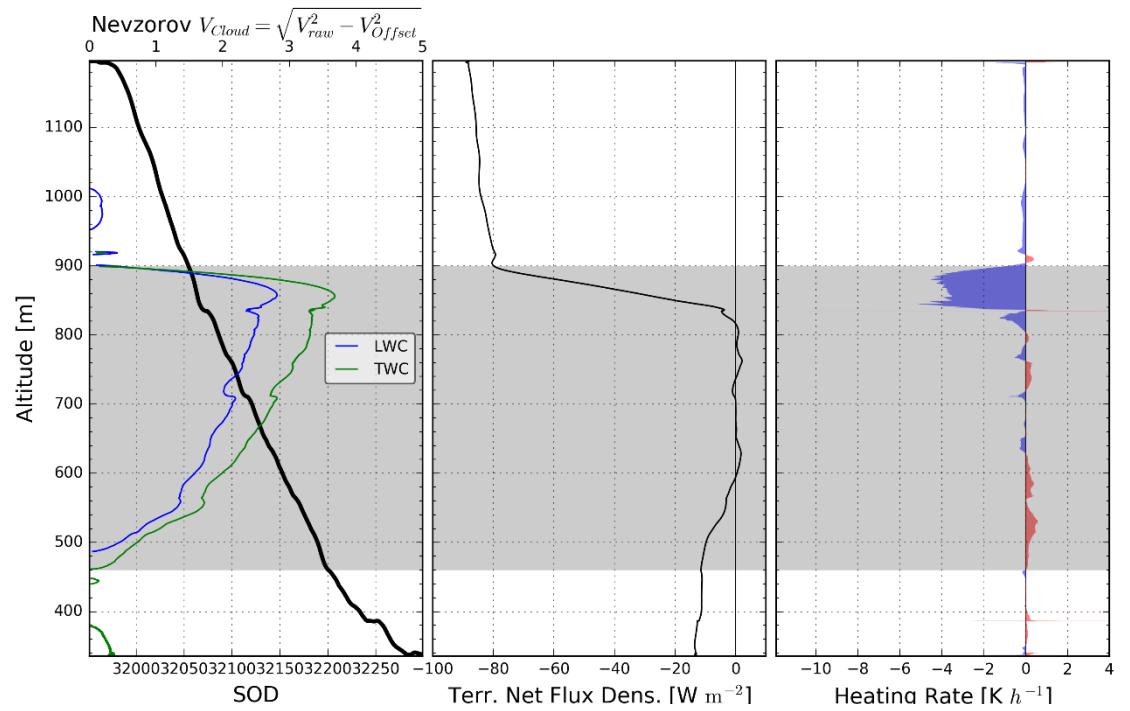

Heating Rate Profiles: 02.06.2017

Above Water:
Nearby Ny-Alesund

Above Ice

Low-Level Flight 23.05