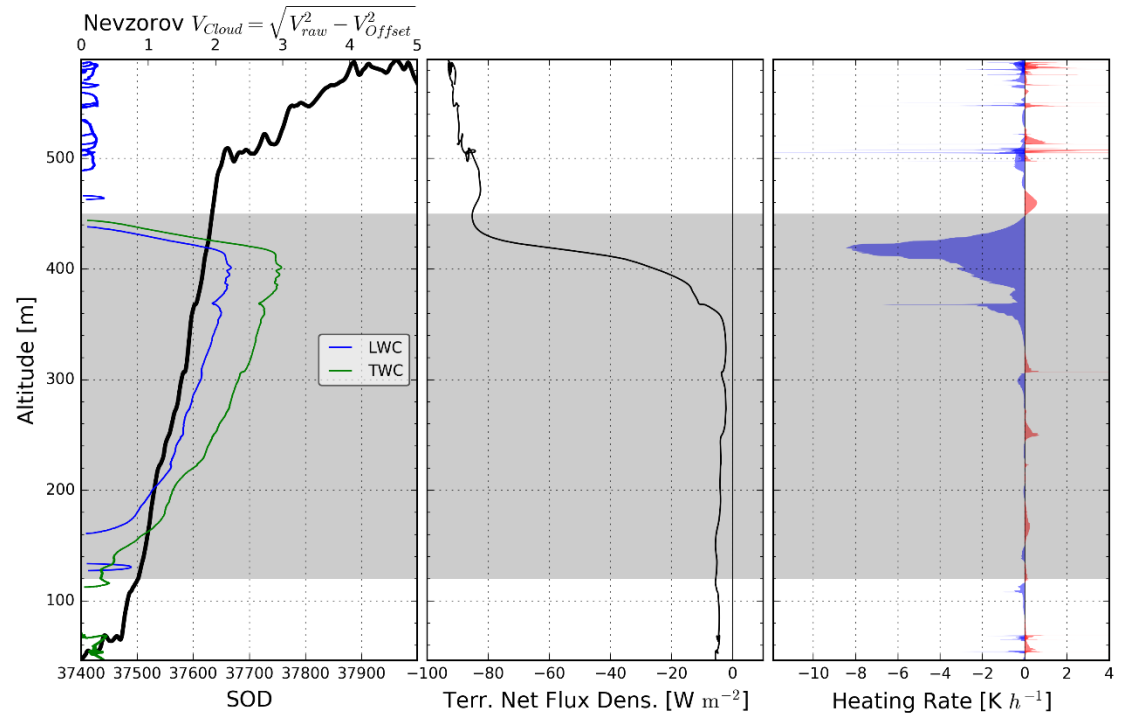

Heating Rate Profiles: 02.06.2017

Above Water:
Nearby Ny-Alesund

Above Ice

Low-Level Flight 23.05